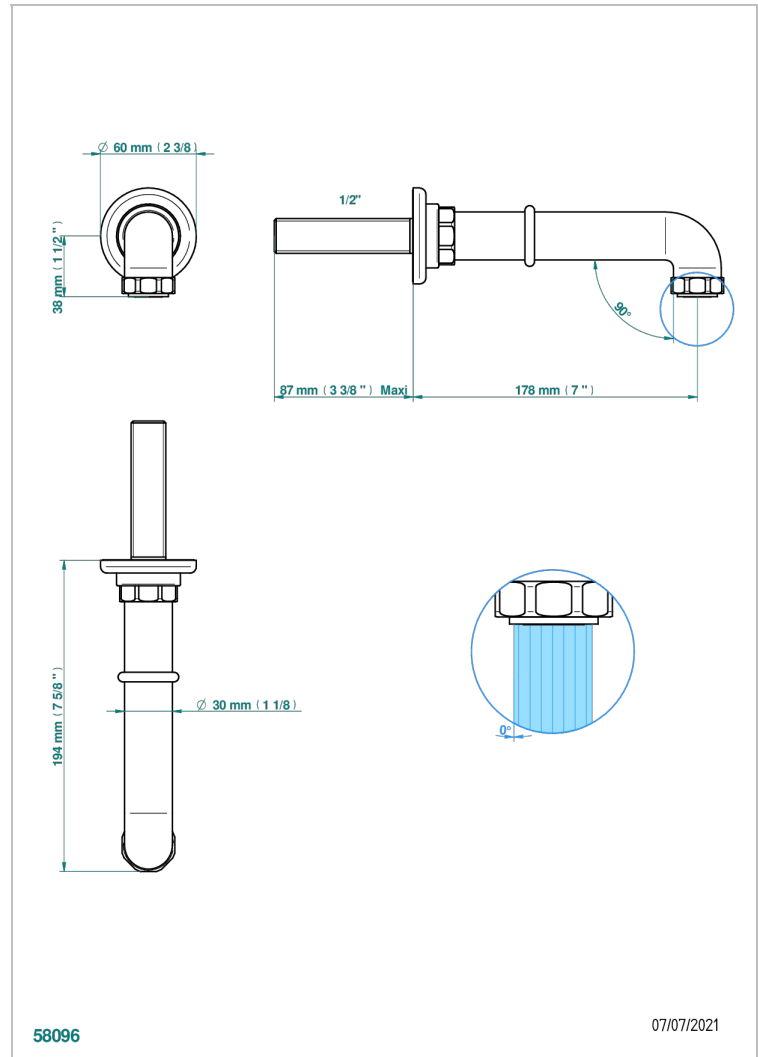

SAINT-GERMAIN CON MANETAS

G7D-22GAB

Wall mounted basin, goliath spout, 1/2", without T junction

THG[®]
PARIS

CARACTERÍSTICAS

- Saint-germain con manetas
- Wall mounted basin, goliath spout, 1/2", without T junction