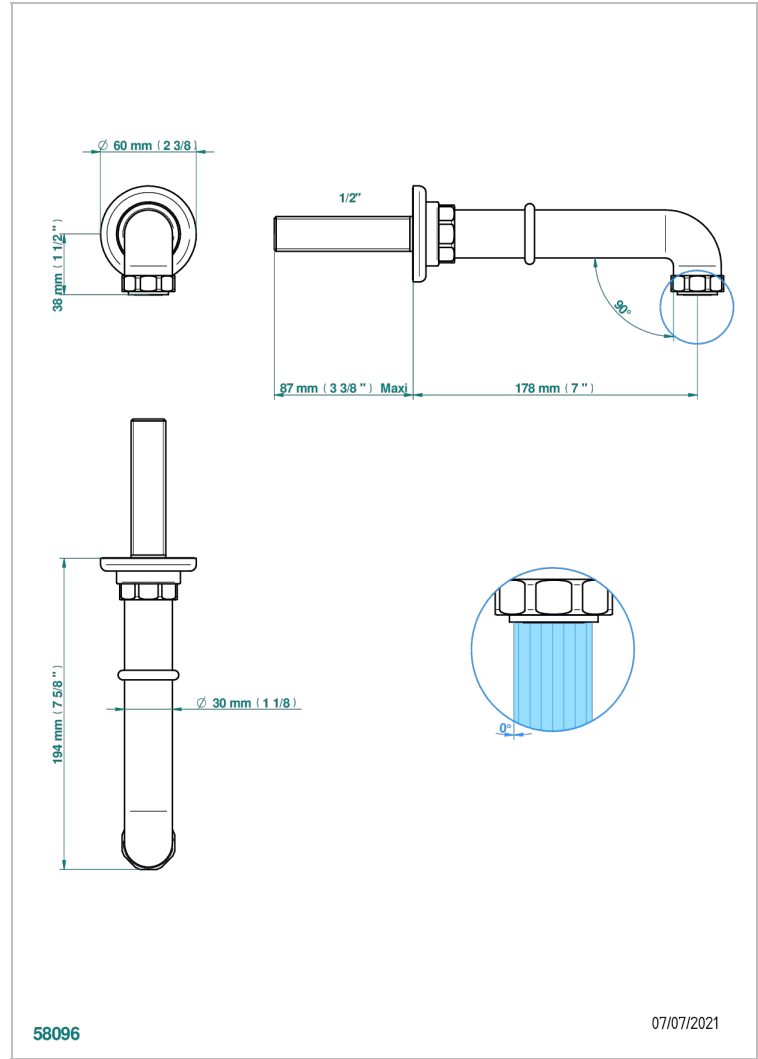

SAINT-GERMAIN WITH LEVER

G7D-22GAB

Wall mounted basin, goliath spout, 1/2", without T junction

THG[®]
PARIS

58096

07/07/2021

CHARACTERISTIC

- Saint-germain with lever
- Wall mounted basin, goliath spout, 1/2", without T junction

RELATED SKU'S

- Ref. G00-309/B Free-flow basin waste with grid
- Ref. G00-309/S Bottle Trap only for waste
- Ref. G00-316 Click waste
- Ref. G00-308T Adjustable bottle trap, mini 45 mm - maxi 90 mm with 300 mm overflow pipe