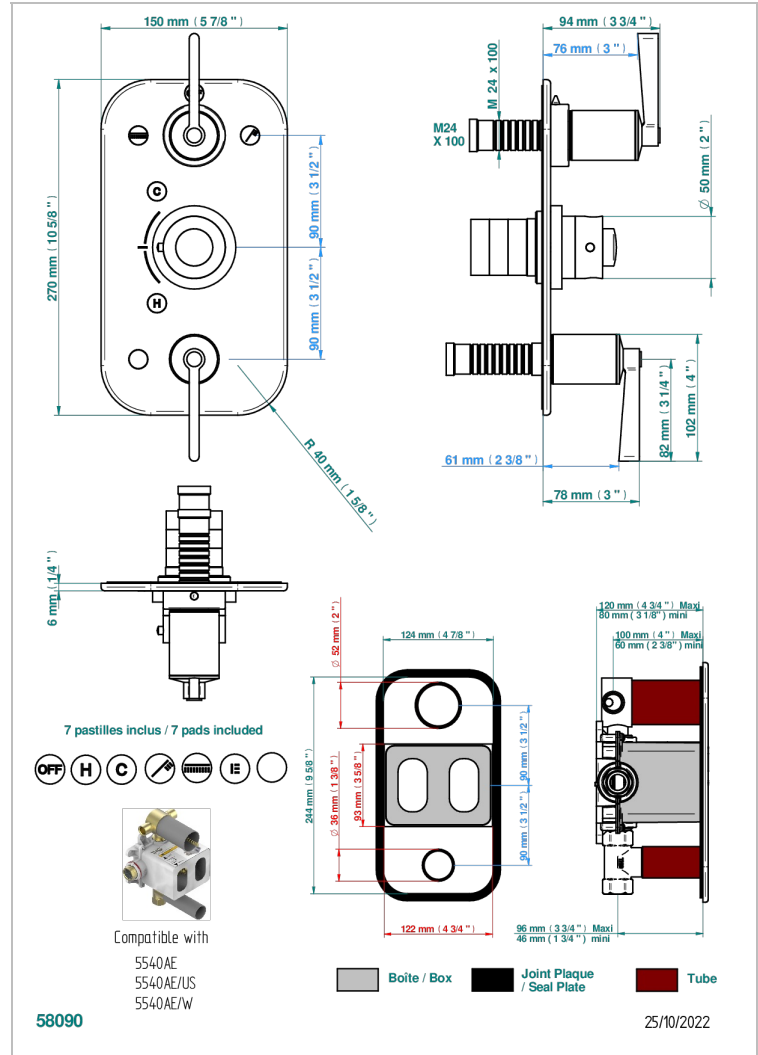

FAUBOURG BLACK PORCELAIN WITH LEVER

G2M-5540BE

Trim for THG thermostat 3 functions, with one off function and 2 outlets and one single off function - ref. 5 540AE with box for rough parts

THG
PARIS

CHARACTERISTIC

- Built-in thermostatic cover for 5540AE with 3 outputs (1 x 3/4' and 2 x 1/2')
- Requires concealed thermostat Réf. 5540AE - 5540AE/US - 5540AE/W
- Output high : ceramic diverter with 2 functions and stopvalve
- Output downwards : 1/4' turn of 3/4' stopvalve
- For Shower 3 functions - 2 functions can operate simultaneously
- Temperature control knob with security stop at 38°C
- Solid brass plate and knob
- ASME : ASME A112.18.1-2011/CSA B125.1-11
- DVGW : DW-6512CQ0608

STANDARDS

RELATED SKU'S

- Ref. G00-5100G Reinforced stop ring for THG thermostatic with fixing set
- Ref. G00-5540AE Thg thermostat with wax cartridge, 3 functions with stop valve and 2 outlets (stop position between outlets) and another stop valve, delivered with a built-in box, no trim