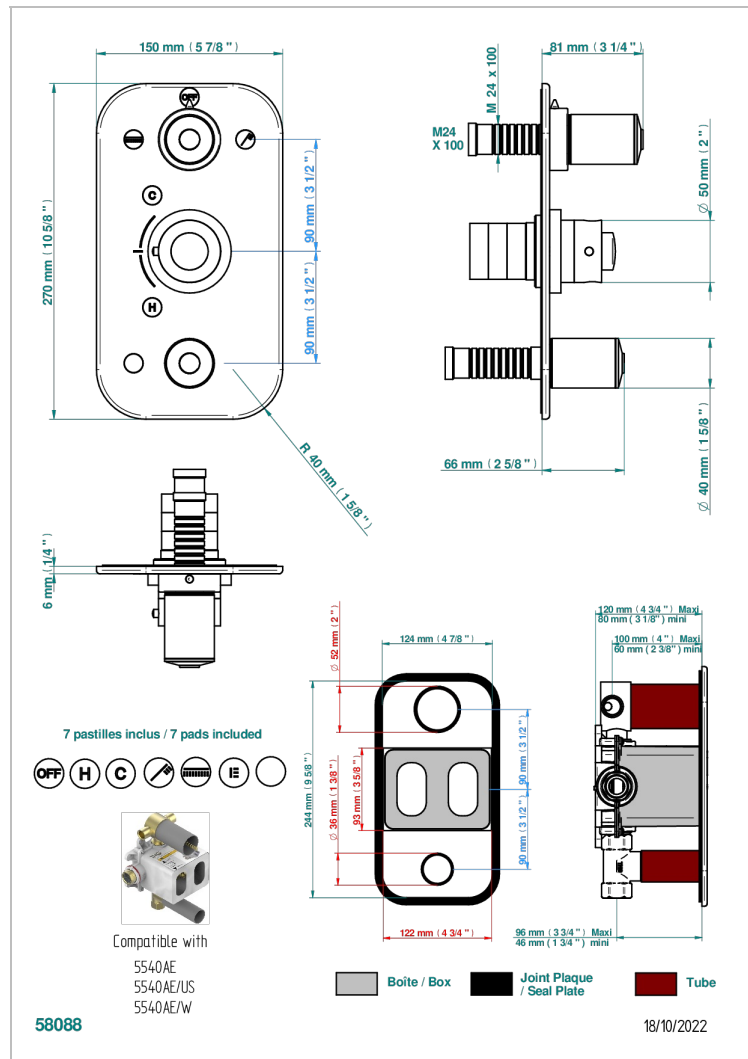

FAUBOURG BLACK PORCELAIN

G2L-5540BE

Trim for THG thermostat 3 functions , with one off function and 2 outlets and one single off function - rough part supplied with fixing box ref. 5 540AE/US

CHARACTERISTIC

- Built-in thermostatic cover for 5540AE with 3 outputs (1 x 3/4' and 2 x 1/2')
- Requires concealed thermostat Réf. 5540AE - 5540AE/US - 5540AE/W
- Output high : ceramic diverter with 2 functions and stopvalve
- Output downwards : 1/4' turn of 3/4' stopvalve
- For Shower 3 functions - 2 functions can operate simultaneously
- Temperature control knob with security stop at 38°C
- Solid brass plate and knob
- ASME : ASME A112.18.1-2011/CSA B125.1-11
- DVGW : DW-6512CQ0608

STANDARDS

RELATED SKU'S

- Ref. G00-5100G Reinforced stop ring for THG thermostatic with fixing set
- Ref. G00-5540AE/US Thg thermostat with wax cartridge with one stop valve, 2 outlets and another stop valve, delivered with a built-in box, no trim