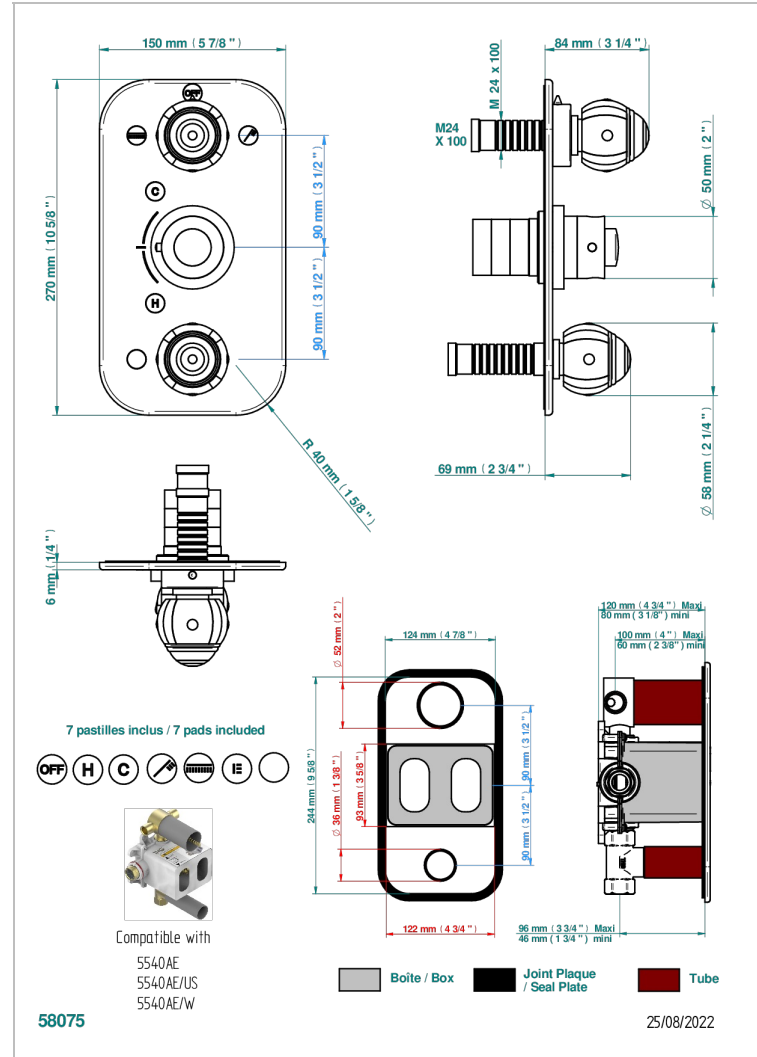

ITHAQUE GOLD DECOR

A7A-5540BE

THG[®]
PARIS

Trim for THG thermostat 3 functions , with one off function and 2 outlets and one single off function - rough part supplied with fixing box ref. 5 540AE/US

CHARACTERISTIC

- Built-in thermostatic cover for 5540AE with 3 outputs (1 x 3/4' and 2 x 1/2')
- Requires concealed thermostat Réf. 5540AE - 5540AE/US - 5540AE/W
- Output high : ceramic diverter with 2 functions and stopvalve
- Output downwards : 1/4' turn of 3/4' stopvalve
- For Shower 3 functions - 2 functions can operate simultaneously
- Temperature control knob with security stop at 38°C
- Solid brass plate and knob
- ASME : ASME A112.18.1-2011/CSA B125.1-11
- DVGW : DW-6512CQ0608

STANDARDS

RELATED SKU'S

- Ref. G00-5100G Reinforced stop ring for THG thermostatic with fixing set
- Ref. G00-5540AE/US Thg thermostat with wax cartridge with one stop valve, 2 outlets and another stop valve, delivered with a built-in box, no trim