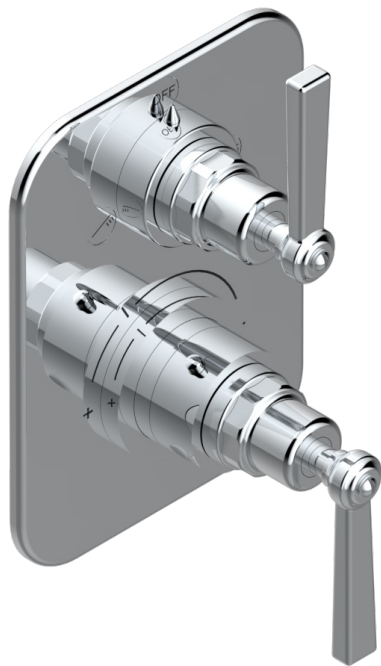

SAINT-GERMAIN WITH LEVER HANDLES

G7D-5500BE

Trim for THG thermostat with 2-way diverter, rough part supplied with fixing box ref. 5 500AE/US

CHARACTERISTIC

- Built-in thermostatic cover for 5500AE - 5500AE/US - 5500AE/W with 2 no.1/2" outputs and 1 stop function
- Requires concealed thermostat Ref 5500AE - 5500AE/US - 5500AE/W
- For Shower 2 functions - non simultaneous -
- Temperature control knob with security stop at 38°C
- Solid brass plate and knob
- ASME : ASME A112.18.1-2011/CSA B125.1-11
- DVGW : DW-6512CQ0608

STANDARDS

RELATED SKU'S

- Ref. G00-5500AE/US 3/4" THG thermostat with 2-way diverter with wax cartridge with stop valve and 2 outlets delivered with a built-in box, no trim
- Ref. G00-5100G Reinforced stop ring for THG thermostatic with fixing set