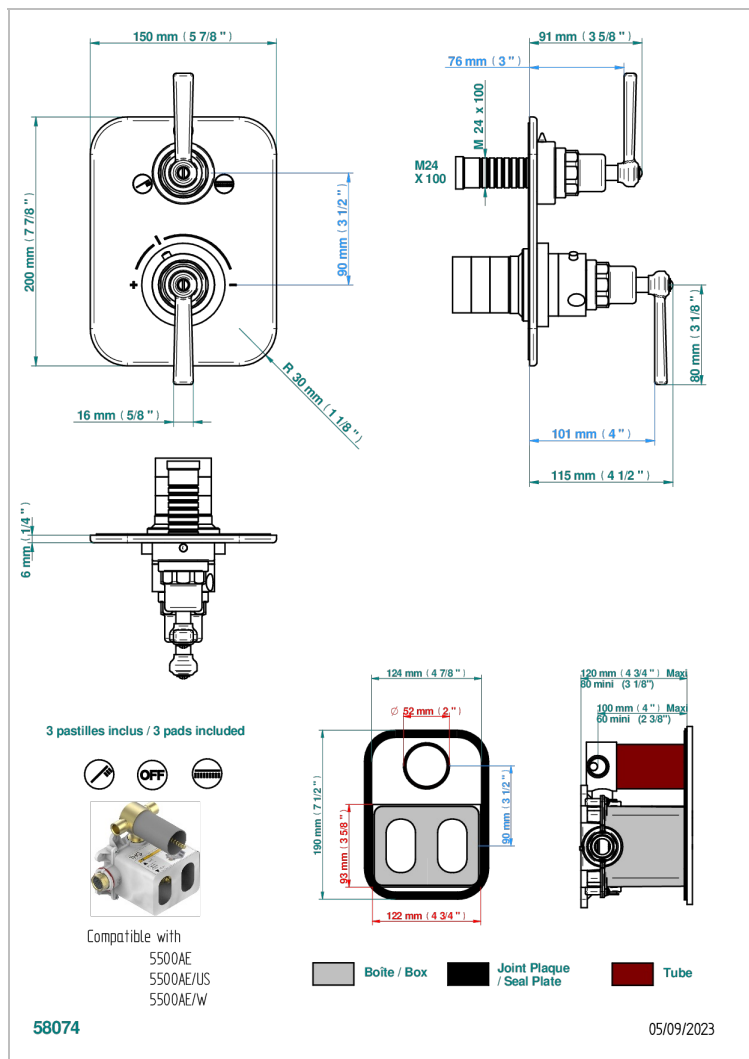

SAINT-GERMAIN WITH LEVER HANDLES

G7D-5500BE

Trim for THG thermostat with 2-way diverter, rough part supplied with fixing box ref. 5 500AE/US

CHARACTERISTIC

- Built-in thermostatic cover for 5500AE - 5500AE/US - 5500AE/W with 2 no.1/2" outputs and 1 stop function
- Requires concealed thermostat Ref 5500AE - 5500AE/US - 5500AE/W
- For Shower 2 functions - non simultaneous -
- Temperature control knob with security stop at 38°C
- Solid brass plate and knob
- ASME : ASME A112.18.1-2011/CSA B125.1-11
- DVGW : DW-6512CQ0608

STANDARDS

RELATED SKU'S

- Ref. G00-5500AE/US 3/4" THG thermostat with 2-way diverter with wax cartridge with stop valve and 2 outlets delivered with a built-in box, no trim
- Ref. G00-5100G Reinforced stop ring for THG thermostatic with fixing set