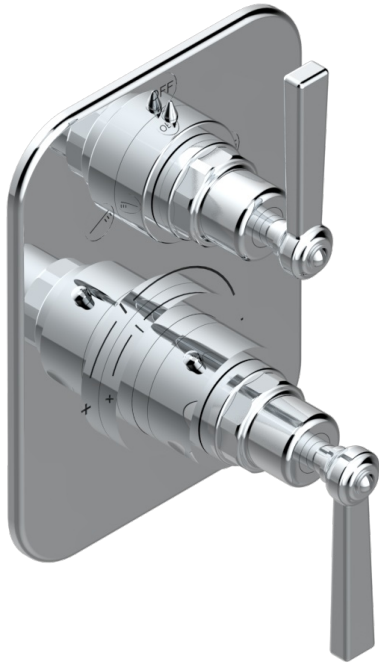

# SAINT-GERMAIN WITH LEVER

G7D-5500BE

Trim for THG thermostat with 2 way diverter - ref. 5 500AE with box for rough parts

## CHARACTERISTIC

- Built-in thermostatic cover for 5500AE - 5500AE/US - 5500AE/W with 2 no.1/2" outputs and 1 stop function
- Requires concealed thermostat Ref 5500AE - 5500AE/US - 5500AE/W
- For Shower 2 functions - non simultaneous -
- Temperature control knob with security stop at 38°C
- Solid brass plate and knob
- ASME : ASME A112.18.1-2011/CSA B125.1-11
- DVGW : DW-6512CQ0608

## RELATED SKU'S

- Ref. G00-5500AE 3/4" THG thermostat with wax cartridge with stop valve and 2 outlets (stop position between outlets), delivered with a built-in box, no trim
- Ref. G00-5100G Reinforced stop ring for THG thermostatic with fixing set