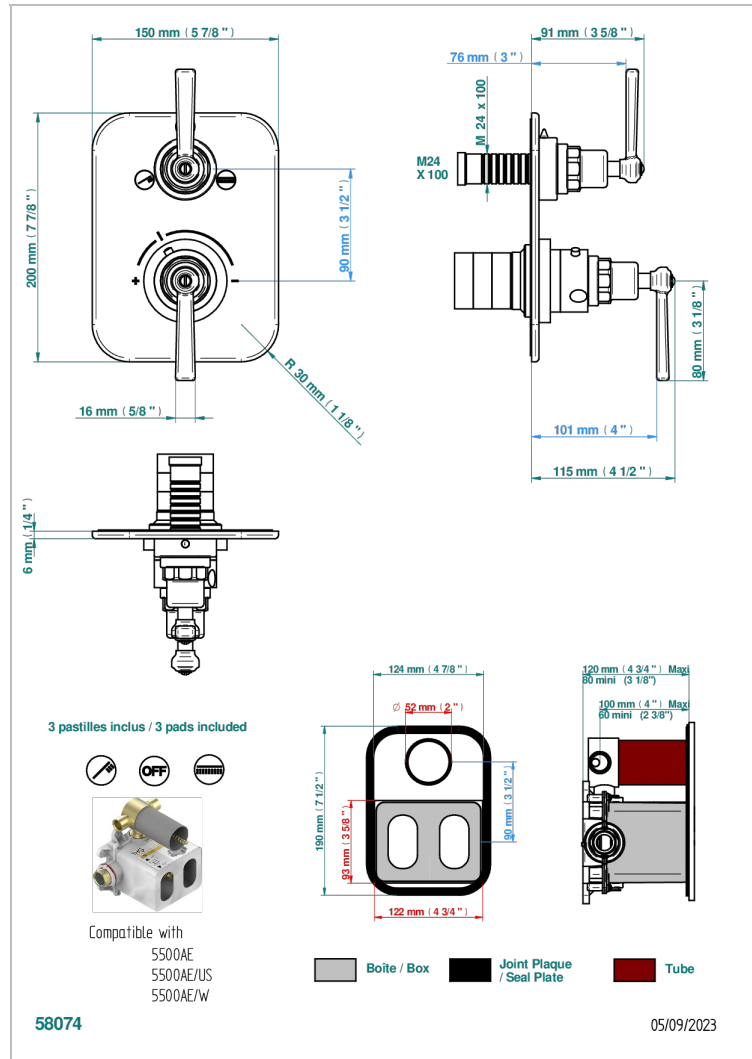

# SAINT-GERMAIN WITH LEVER

G7D-5500BE

Trim for THG thermostat with 2 way diverter - ref. 5 500AE with box for rough parts

## CHARACTERISTIC

- Built-in thermostatic cover for 5500AE - 5500AE/US - 5500AE/W with 2 no.1/2" outputs and 1 stop function
- Requires concealed thermostat Ref 5500AE - 5500AE/US - 5500AE/W
- For Shower 2 functions - non simultaneous -
- Temperature control knob with security stop at 38°C
- Solid brass plate and knob
- ASME : ASME A112.18.1-2011/CSA B125.1-11
- DVGW : DW-6512CQ0608

## RELATED SKU'S

- Ref. G00-5500AE 3/4" THG thermostat with wax cartridge with stop valve and 2 outlets (stop position between outlets), delivered with a built-in box, no trim
- Ref. G00-5100G Reinforced stop ring for THG thermostatic with fixing set