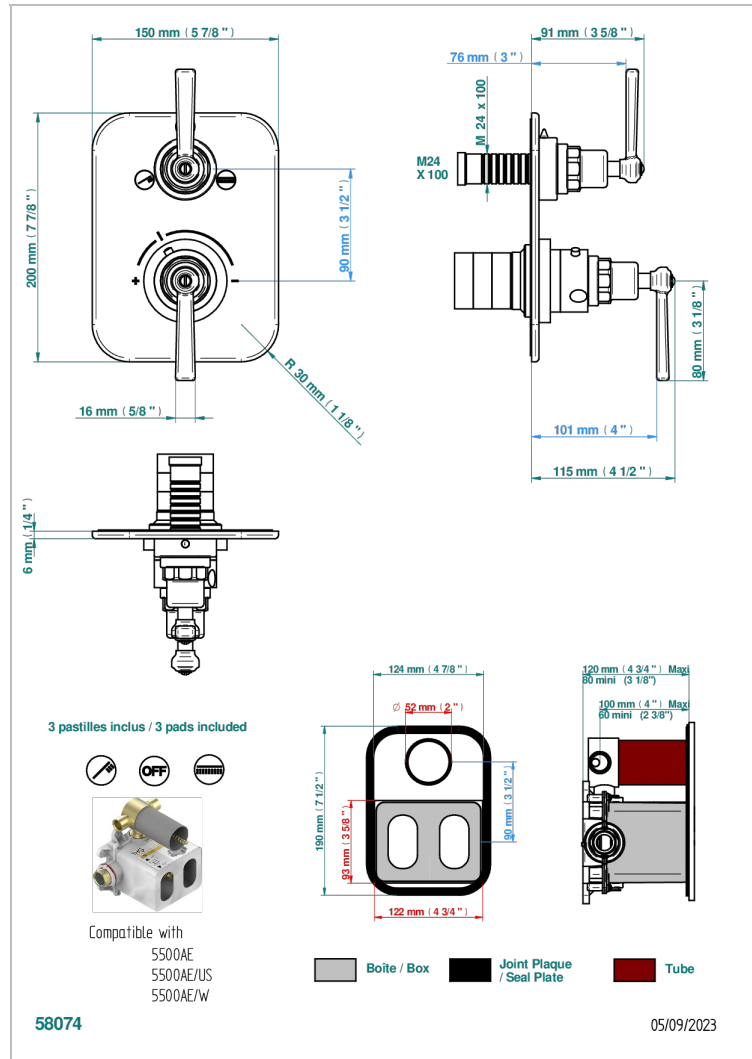

SAINT-GERMAIN WITH LEVER

G7D-5500BE

Trim for THG thermostat with 2 way diverter - ref. 5 500AE with box for rough parts

CHARACTERISTIC

- Built-in thermostatic cover for 5500AE - 5500AE/US - 5500AE/W with 2 no.1/2" outputs and 1 stop function
- Requires concealed thermostat Ref 5500AE - 5500AE/US - 5500AE/W
- For Shower 2 functions - non simultaneous -
- Temperature control knob with security stop at 38°C
- Solid brass plate and knob
- ASME : ASME A112.18.1-2011/CSA B125.1-11
- DVGW : DW-6512CQ0608

STANDARDS

RELATED SKU'S

- Ref. G00-5500AE 3/4" THG thermostat with wax cartridge with stop valve and 2 outlets (stop position between outlets), delivered with a built-in box, no trim
- Ref. G00-5100G Reinforced stop ring for THG thermostatic with fixing set