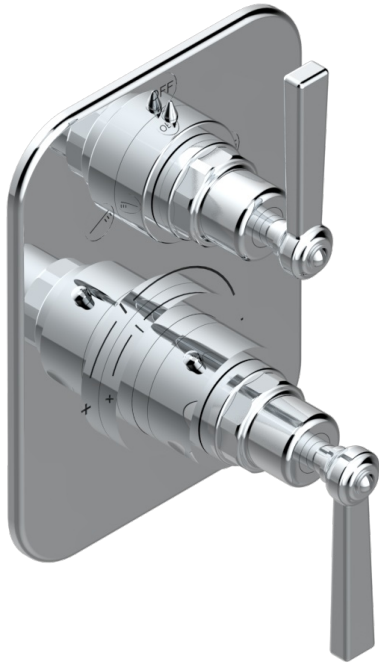

SAINT-GERMAIN WITH LEVER

G7D-5500BE

Trim for THG thermostat with 2 way diverter - ref. 5 500AE with box for rough parts

CHARACTERISTIC

- Built-in thermostatic cover for 5500AE - 5500AE/US - 5500AE/W with 2 no.1/2" outputs and 1 stop function
- Requires concealed thermostat Ref 5500AE - 5500AE/US - 5500AE/W
- For Shower 2 functions - non simultaneous -
- Temperature control knob with security stop at 38°C
- Solid brass plate and knob
- ASME : ASME A112.18.1-2011/CSA B125.1-11
- DVGW : DW-6512CQ0608

STANDARDS

RELATED SKU'S

- Ref. G00-5500AE 3/4" THG thermostat with wax cartridge with stop valve and 2 outlets (stop position between outlets), delivered with a built-in box, no trim
- Ref. G00-5100G Reinforced stop ring for THG thermostatic with fixing set