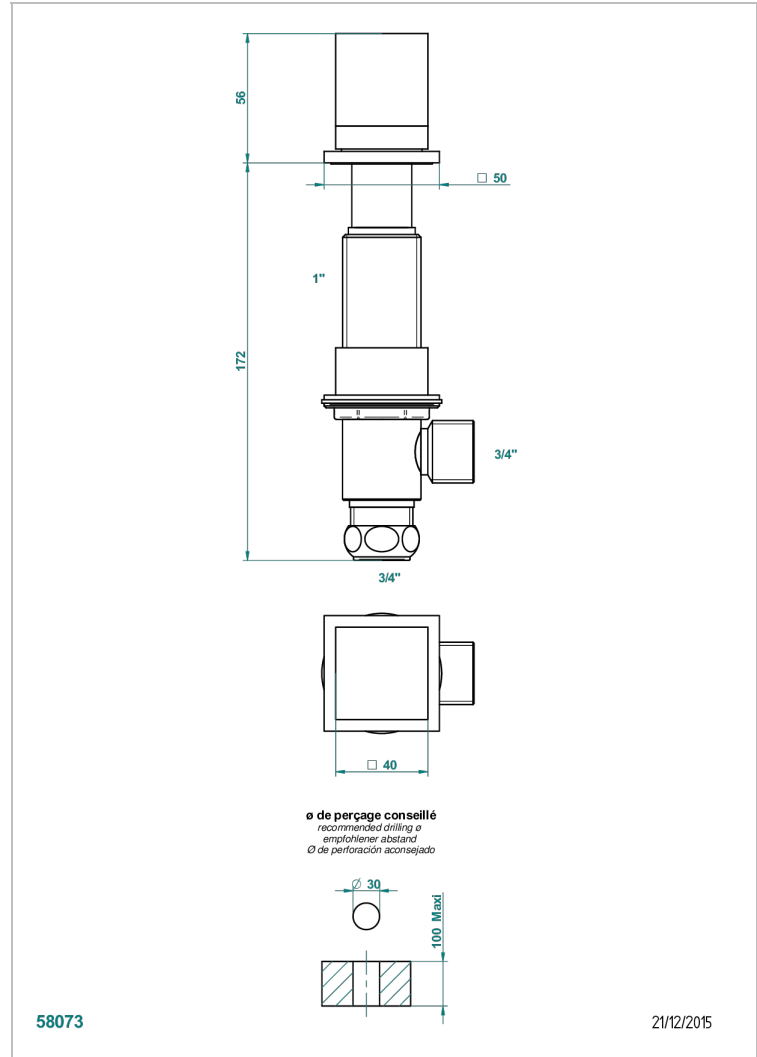

# SOHO 2023

G7K-36

Rim mounted 3/4" valve

## CHARACTERISTIC

- Soho 2023
- Rim mounted 3/4" valve