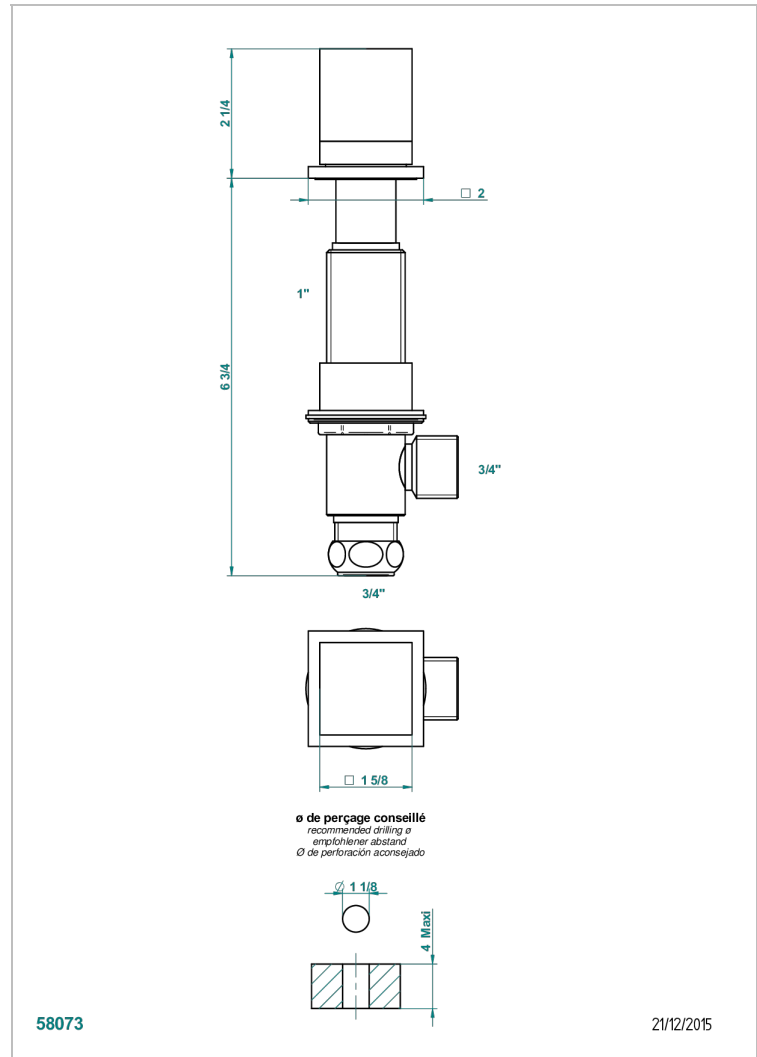

SOHO 2023

G7K-36

Rim mounted 3/4" valve

CHARACTERISTIC

- Soho 2023
- Rim mounted 3/4" valve

AVAILABLE FINITIONS

Blush PVD - H62
Brass color PVD - H49
Brown bronze color PVD - F33
Gold color PVD - H52
Graphite PVD - H64
Matt Umber PVD - H67