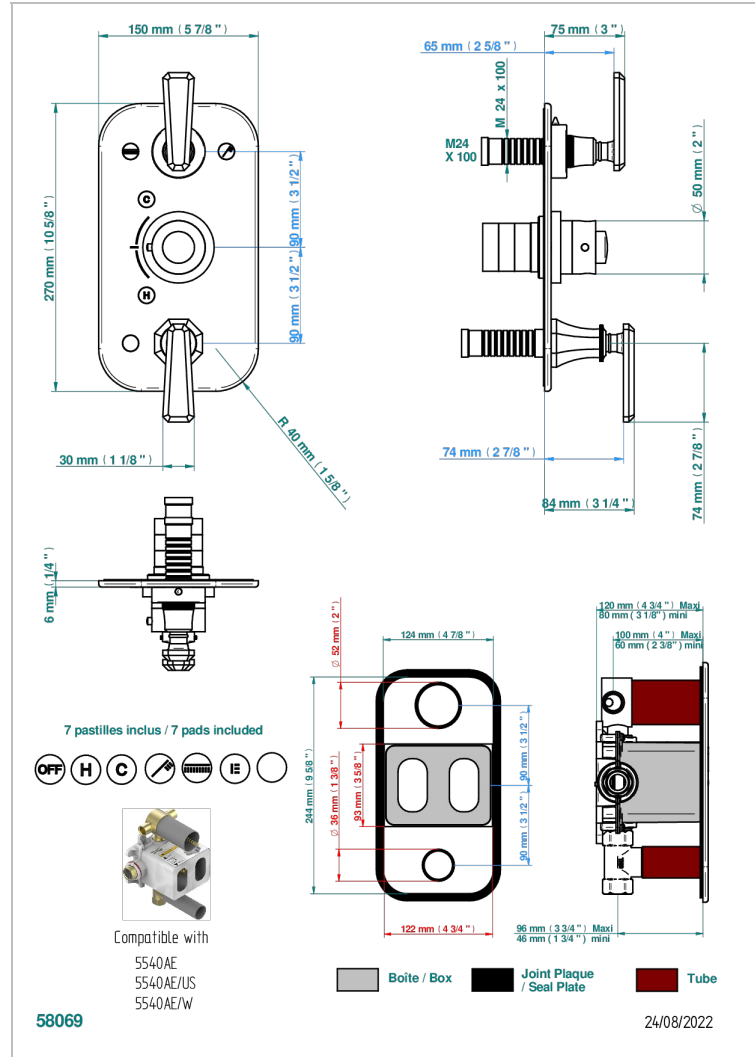

TRADITION WITH LEVER HANDLES

A58-5540BE

Trim for THG thermostat 3 functions , with one off function and 2 outlets and one single off function - rough part supplied with fixing box ref. 5 540AE/US

CHARACTERISTIC

- Built-in thermostatic cover for 5540AE with 3 outputs (1 x 3/4' and 2 x 1/2')
- Requires concealed thermostat Réf. 5540AE - 5540AE/US - 5540AE/W
- Output high : ceramic diverter with 2 functions and stopvalve
- Output downwards : 1/4' turn of 3/4' stopvalve
- For Shower 3 functions - 2 functions can operate simultaneously
- Temperature control knob with security stop at 38°C
- Solid brass plate and knob
- ASME : ASME A112.18.1-2011/CSA B125.1-11
- DVGW : DW-6512CQ0608

STANDARDS

RELATED SKU'S

- Ref. G00-5100G Reinforced stop ring for THG thermostatic with fixing set
- Ref. G00-5540AE/US Thg thermostat with wax cartridge with one stop valve, 2 outlets and another stop valve, delivered with a built-in box, no trim