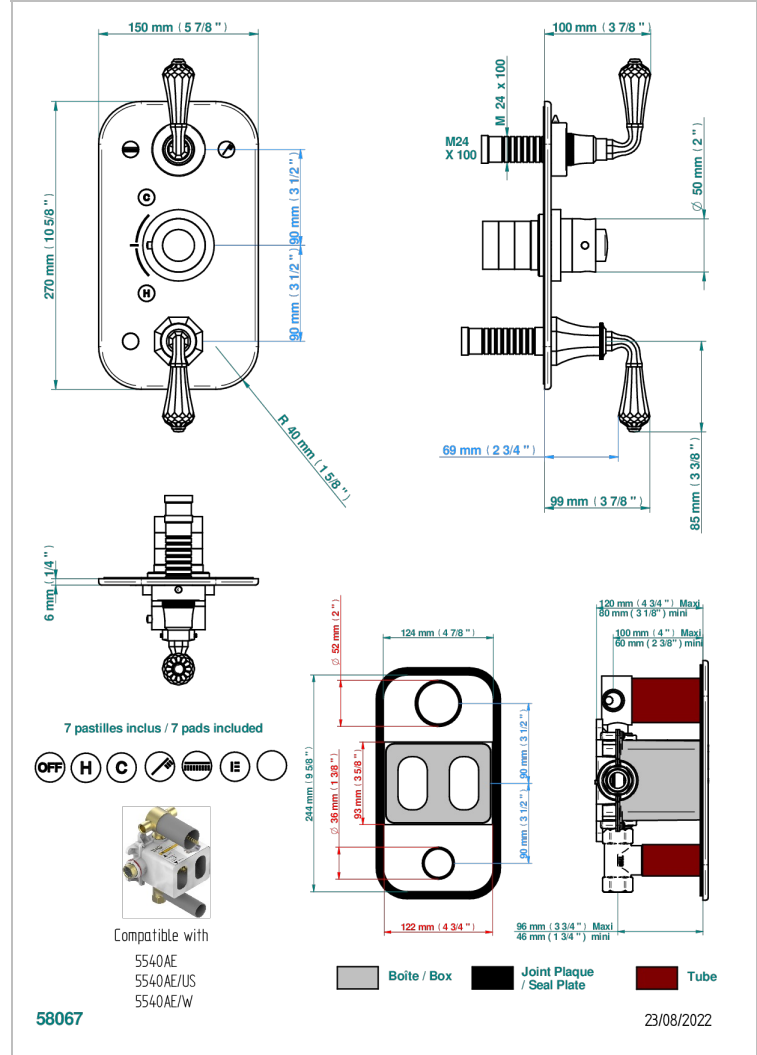

ART DECO CRYSTAL

A56-5540BE

THG[®]
PARIS

Trim for THG thermostat 3 functions , with one off function and 2 outlets and one single off function - rough part supplied with fixing box ref. 5 540AE/US

CHARACTERISTIC

- Built-in thermostatic cover for 5540AE with 3 outputs (1 x 3/4' and 2 x 1/2')
- Requires concealed thermostat Réf. 5540AE - 5540AE/US - 5540AE/W
- Output high : ceramic diverter with 2 functions and stopvalve
- Output downwards : 1/4' turn of 3/4' stopvalve
- For Shower 3 functions - 2 functions can operate simultaneously
- Temperature control knob with security stop at 38°C
- Solid brass plate and knob
- ASME : ASME A112.18.1-2011/CSA B125.1-11
- DVGW : DW-6512CQ0608

STANDARDS

RELATED SKU'S

- Ref. G00-5100G Reinforced stop ring for THG thermostatic with fixing set
- Ref. G00-5540AE/US Thg thermostat with wax cartridge with one stop valve, 2 outlets and another stop valve, delivered with a built-in box, no trim