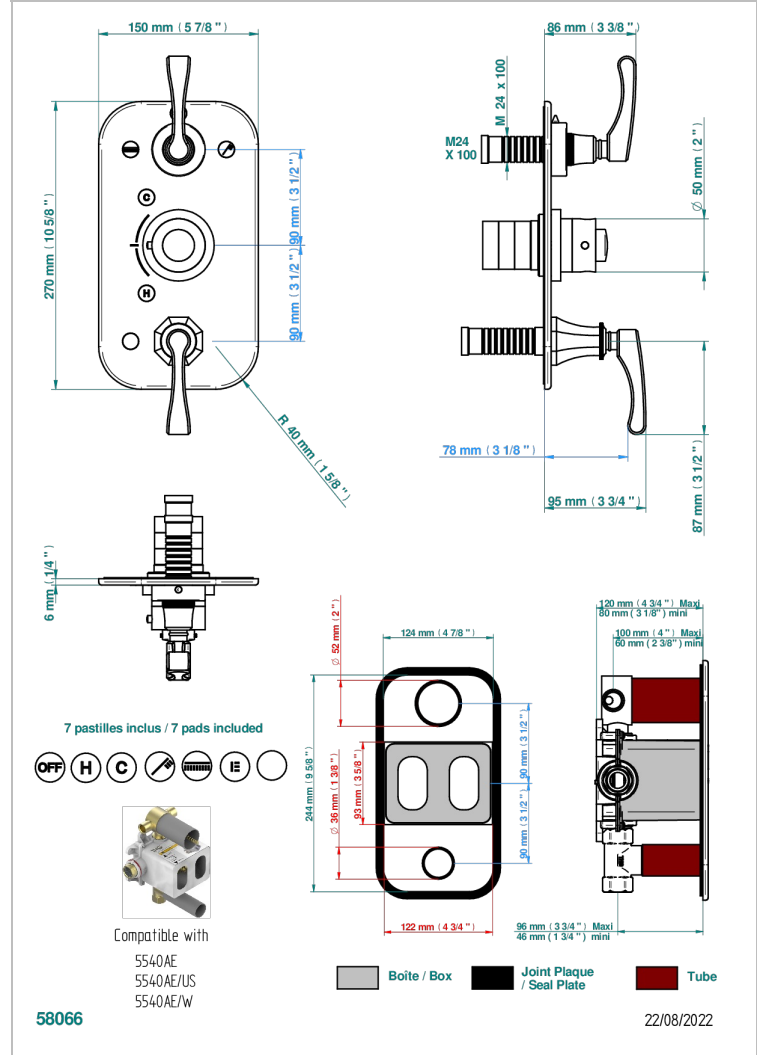

ART DECO WITH LEVER HANDLES

A55-5540BE

Trim for THG thermostat 3 functions , with one off function and 2 outlets and one single off function - rough part supplied with fixing box ref. 5 540AE/US

CHARACTERISTIC

- Built-in thermostatic cover for 5540AE with 3 outputs (1 x 3/4' and 2 x 1/2')
- Requires concealed thermostat Réf. 5540AE - 5540AE/US - 5540AE/W
- Output high : ceramic diverter with 2 functions and stopvalve
- Output downwards : 1/4' turn of 3/4' stopvalve
- For Shower 3 functions - 2 functions can operate simultaneously
- Temperature control knob with security stop at 38°C
- Solid brass plate and knob
- ASME : ASME A112.18.1-2011/CSA B125.1-11
- DVGW : DW-6512CQ0608

STANDARDS

RELATED SKU'S

- Ref. G00-5100G Reinforced stop ring for THG thermostatic with fixing set
- Ref. G00-5540AE/US Thg thermostat with wax cartridge with one stop valve, 2 outlets and another stop valve, delivered with a built-in box, no trim