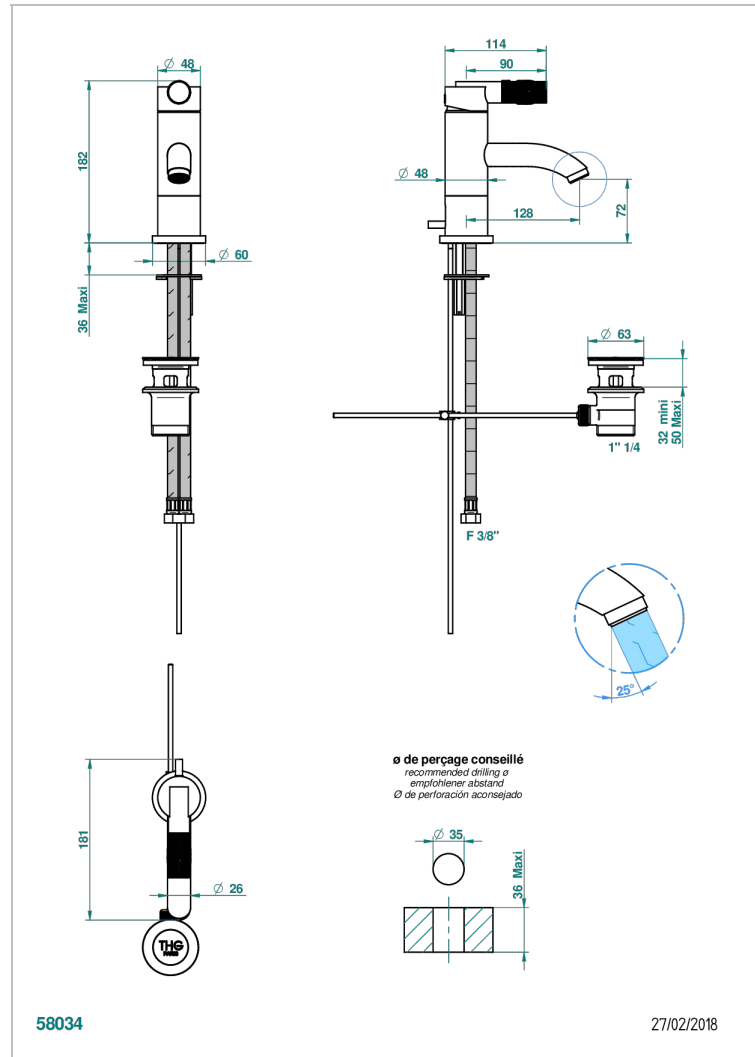

BAMBOU CLEAR CRYSTAL

A35-6500/W

Single lever basin mixer with waste - WRAS approved

CHARACTERISTIC

- WRAS : 2006339

STANDARDS

AVAILABLE FINITIONS

Antique nickel - H28
Black ceram - D30
Blush PVD - H62
Brass color PVD - H49
Brown bronze color PVD - F33
Gold color PVD - H52

Nickel color PVD - H55
Polished chrome (color finish) - A02
Polished chrome / Polished gold (color finish) - G02
Polished gold (color finish) - F01
Polished nickel - B01
Soft gold - F30

Soft matt gold - F31
Umber PVD - H66
Varnished matt antique red copper (color finish) - H07