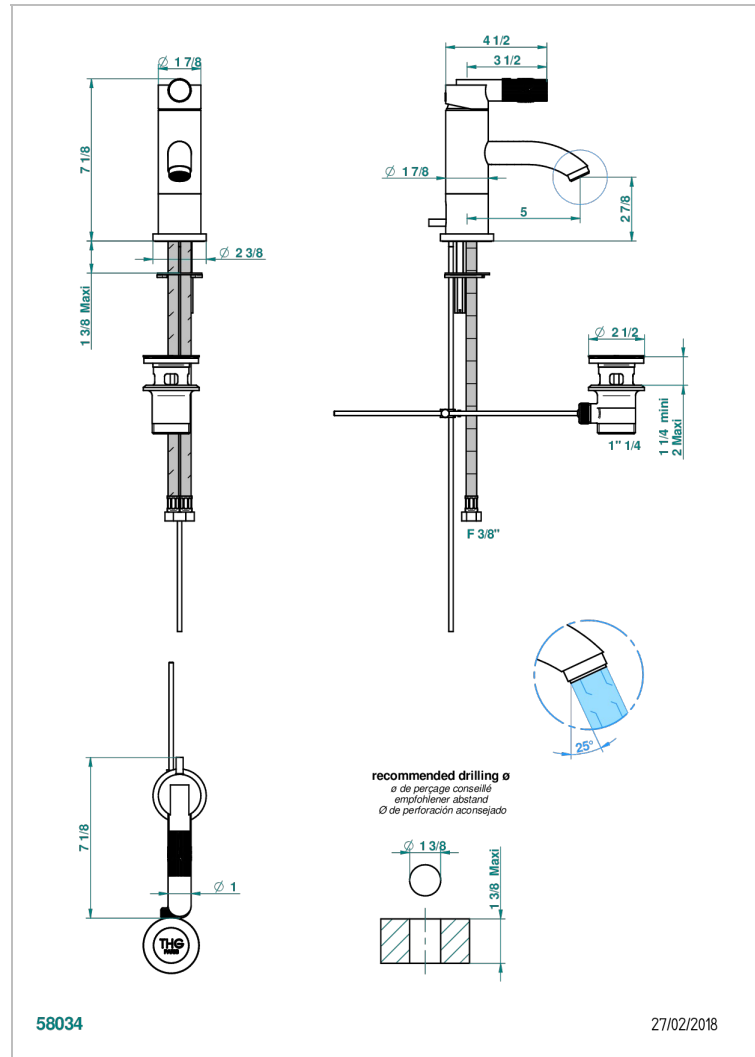

BAMBOU CLEAR CRYSTAL

A35-6500/W

Single lever basin mixer with waste - WRAS approved

CHARACTERISTIC

- WRAS : 2006339

STANDARDS

AVAILABLE FINITIONS

Antique nickel - H28
Black ceram - D30
Blush PVD - H62
Brass color PVD - H49
Brown bronze color PVD - F33
Gold color PVD - H52

Nickel color PVD - H55
Polished chrome (color finish) - A02
Polished chrome / Polished gold (color finish) - G02
Polished gold (color finish) - F01
Polished nickel - B01
Soft gold - F30

Soft matt gold - F31
Umber PVD - H66
Varnished matt antique red copper (color finish) - H07