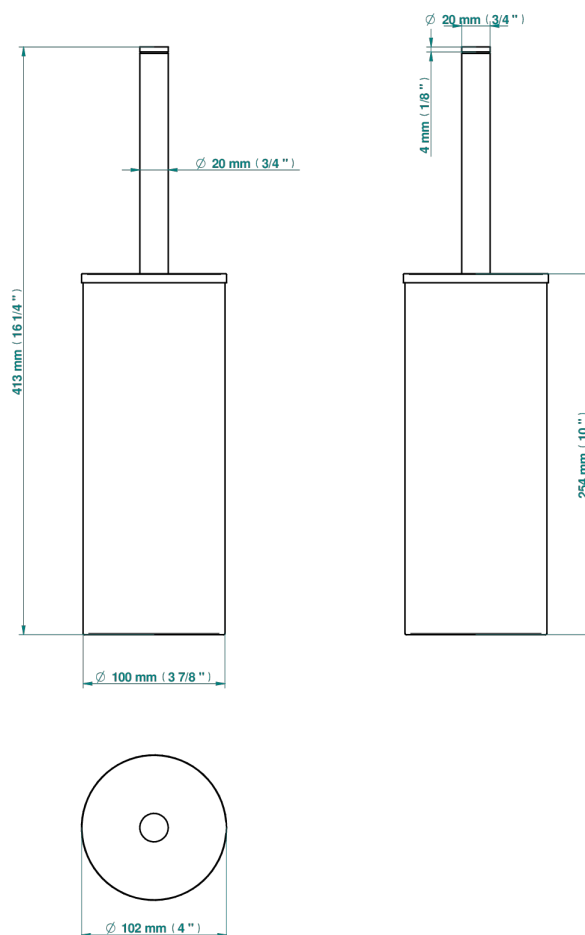

GRAND CENTRAL WHITE ONYX

U9R-4700C

THG[®]
PARIS

Metal toilet brush holder with brush with cover floor mounted

58032

19/02/2020

CHARACTERISTIC

- Grand central White Onyx
- Metal toilet brush holder with brush with cover floor mounted