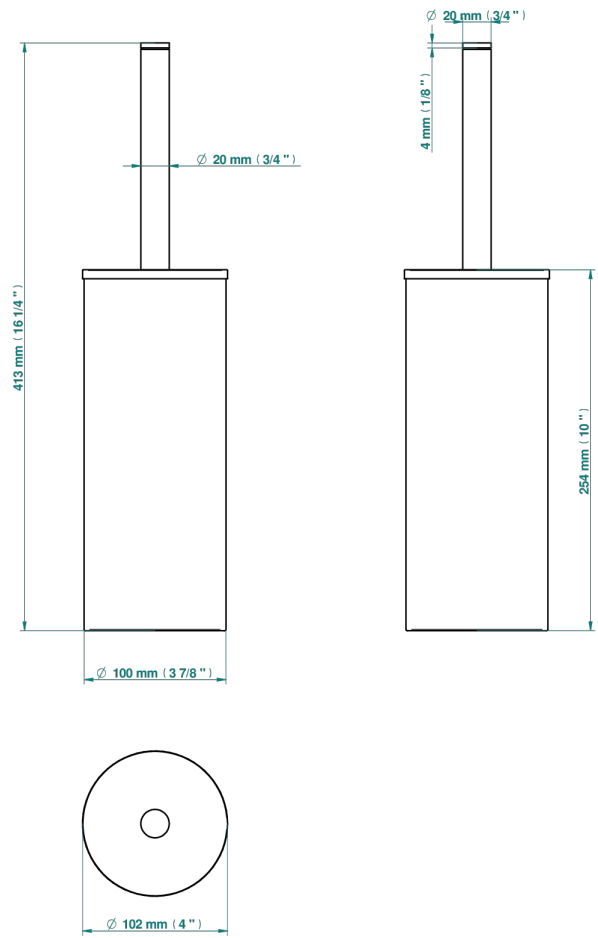

# WEST COAST BLACK ONYX WITH LEVER HANDLES

U9F-4700C

THG<sup>®</sup>  
PARIS

Metal toilet brush holder with brush with cover floor mounted

58032

19/02/2020

## CHARACTERISTIC

- West Coast Black Onyx with lever handles
- Metal toilet brush holder with brush with cover floor mounted