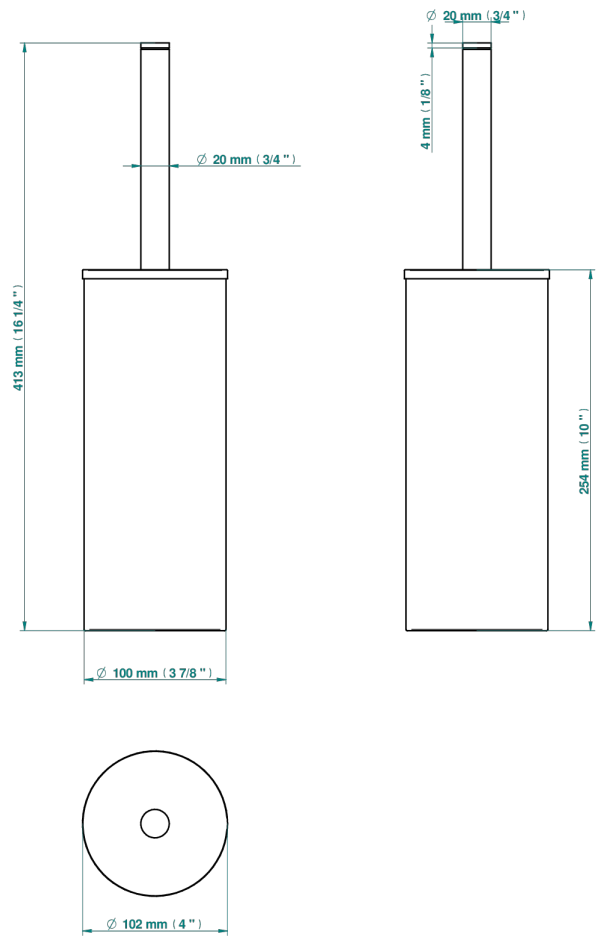

# WEST COAST WITH GUILLOCHE DECOR

U9C-4700C

THG<sup>®</sup>  
PARIS

Metal toilet brush holder with brush with cover floor mounted

58032

19/02/2020

## CHARACTERISTIC

- West coast with Guilloché decor
- Metal toilet brush holder with brush with cover floor mounted