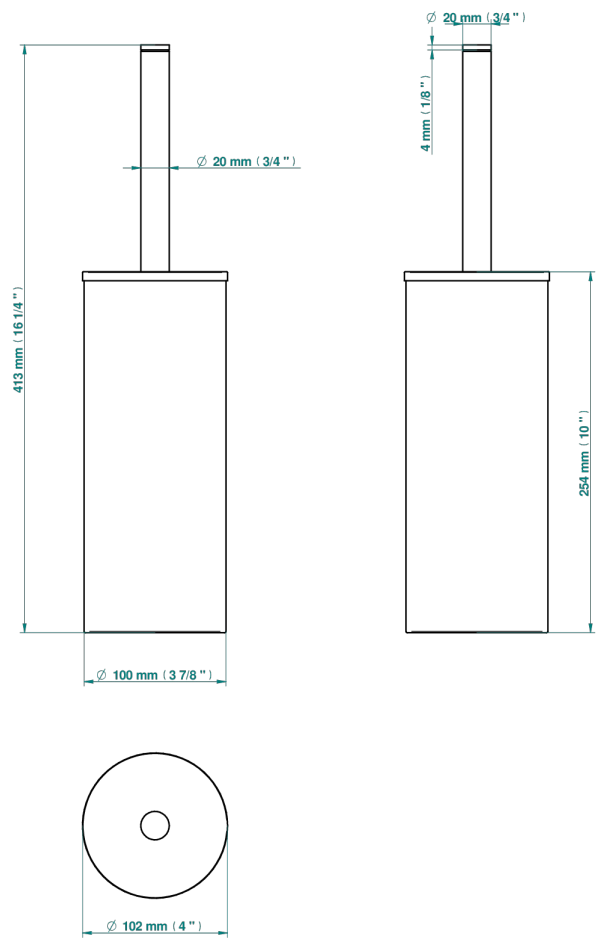

# WEST COAST METAL WITH LEVER HANDLES

U9B-4700C

THG<sup>®</sup>  
PARIS

Metal toilet brush holder with brush with cover floor mounted

58032

19/02/2020

## CHARACTERISTIC

- West Coast Metal with lever handles
- Metal toilet brush holder with brush with cover floor mounted