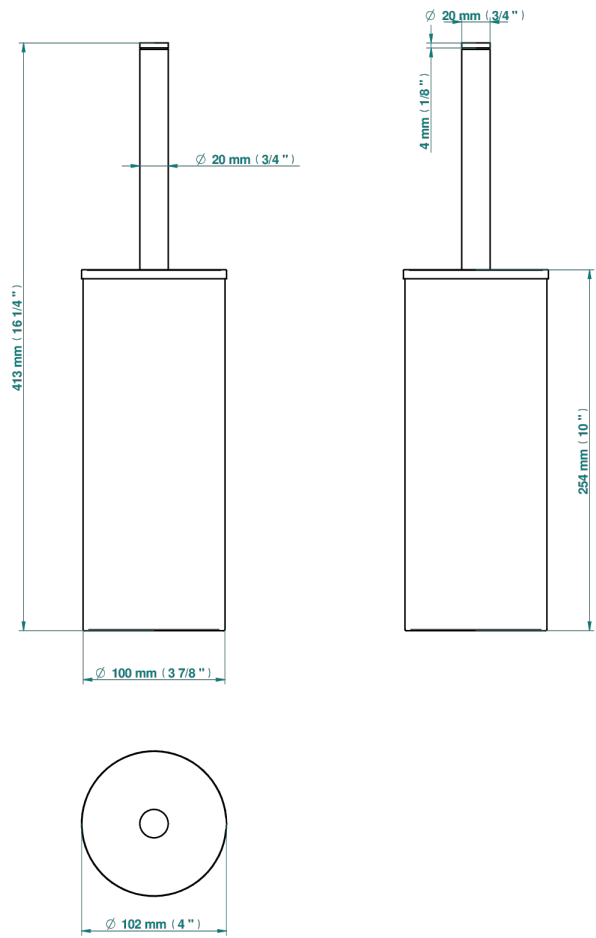

Metal toilet brush holder with brush with cover floor mounted

58032

19/02/2020

## CHARACTERISTIC

- West Coast Metal
- Metal toilet brush holder with brush with cover floor mounted