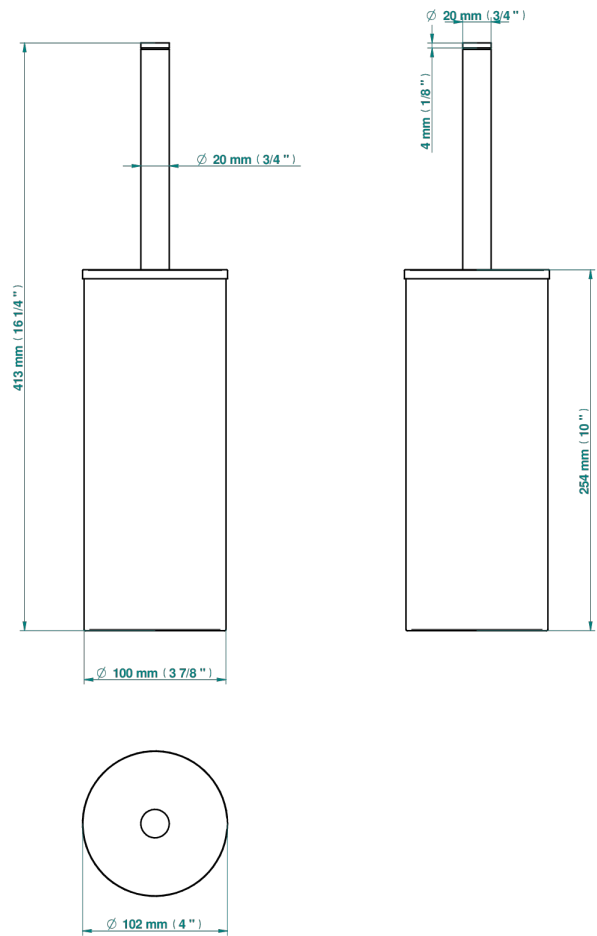

CORVAIR FIOR DI BOSCO

U8K-4700C

Metal toilet brush holder with brush with cover floor mounted

THG[®]
PARIS

58032

19/02/2020

CHARACTERISTIC

- Corvair Fior di Bosco
- Metal toilet brush holder with brush with cover floor mounted