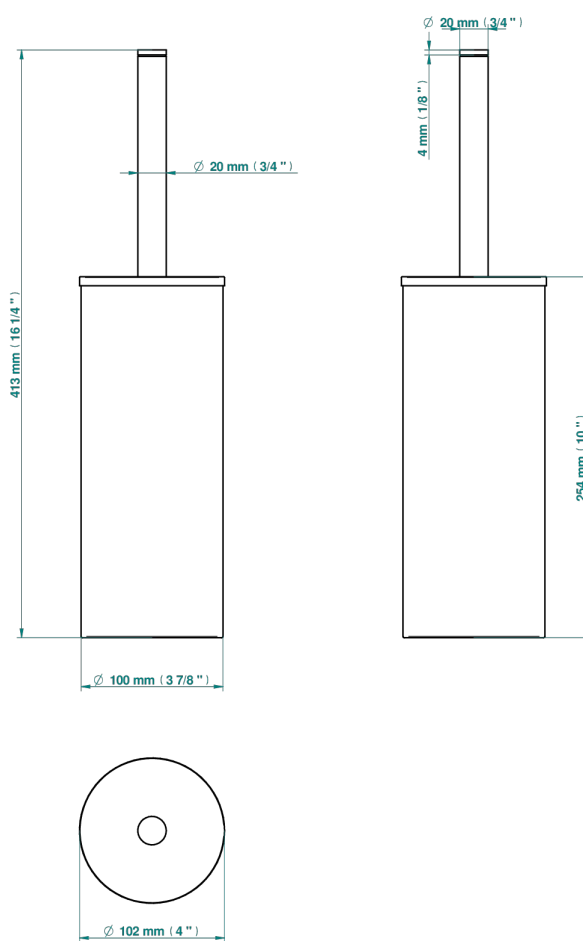

# ICON-X CARBON GOLD WITH LEVER HANDLES

U7T-4700C

THG<sup>®</sup>  
PARIS

Metal toilet brush holder with brush with cover floor mounted

58032

19/02/2020

## CHARACTERISTIC

- Icon-x carbon gold with lever handles
- Metal toilet brush holder with brush with cover floor mounted