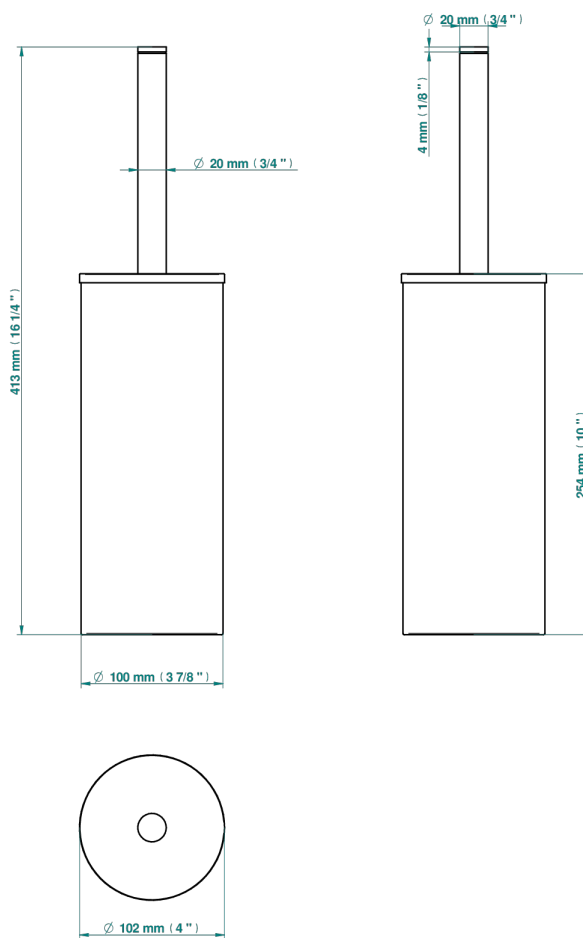

ICON-X CARBON GOLD WITH LEVER

U7T-4700C

THG[®]
PARIS

Wc brush with cover and metal holder

58032

19/02/2020

CHARACTERISTIC

- Icon-x carbon gold with lever
- Wc brush with cover and metal holder