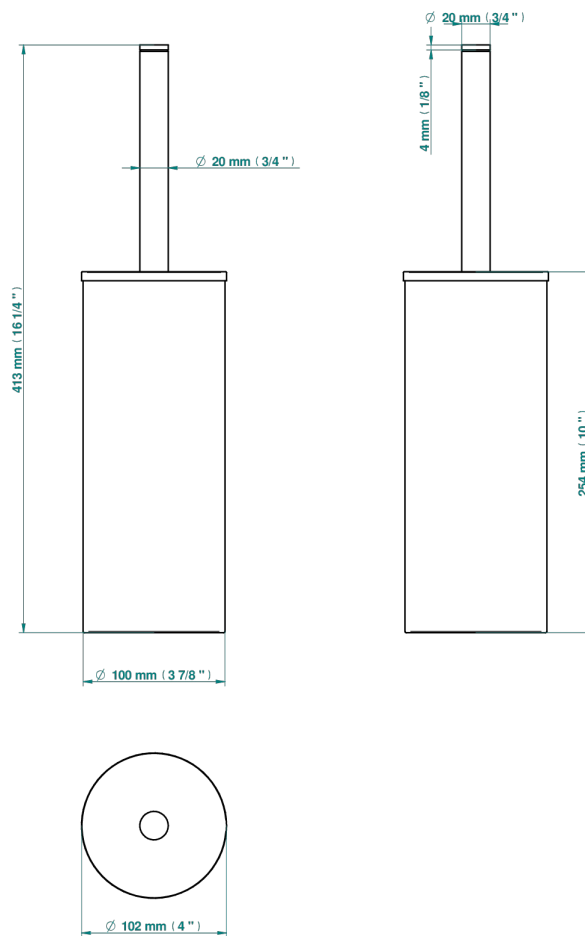

# ICON-X CARBON GOLD

U7S-4700C

THG  
PARIS

Metal toilet brush holder with brush with cover floor mounted

58032

19/02/2020

## CHARACTERISTIC

- Icon-x carbon gold
- Metal toilet brush holder with brush with cover floor mounted