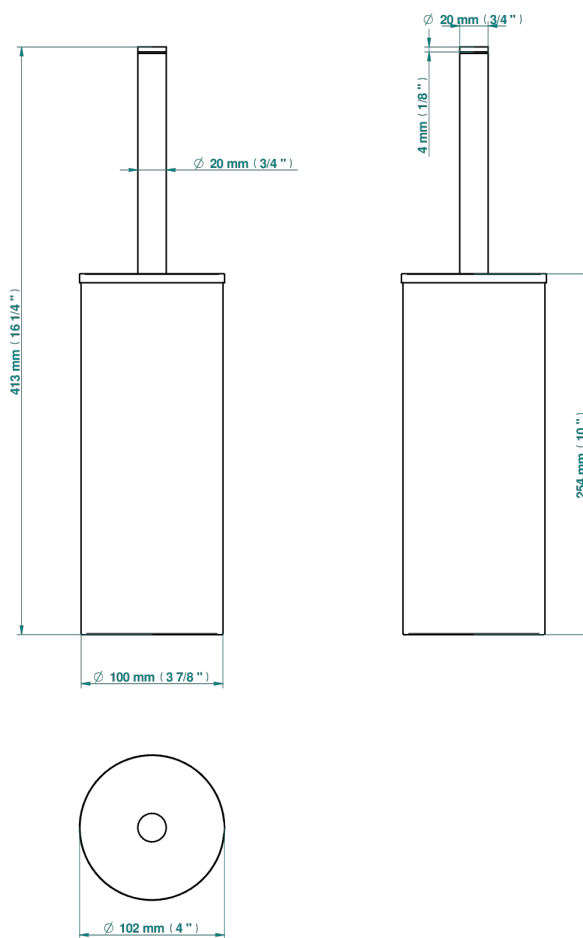

# ICON-X - TITANIUM WITH LEVER HANDLES

U7M-4700C

THG<sup>®</sup>  
PARIS

Metal toilet brush holder with brush with cover floor mounted

58032

19/02/2020

## CHARACTERISTIC

- Icon-x - titanium with lever handles
- Metal toilet brush holder with brush with cover floor mounted