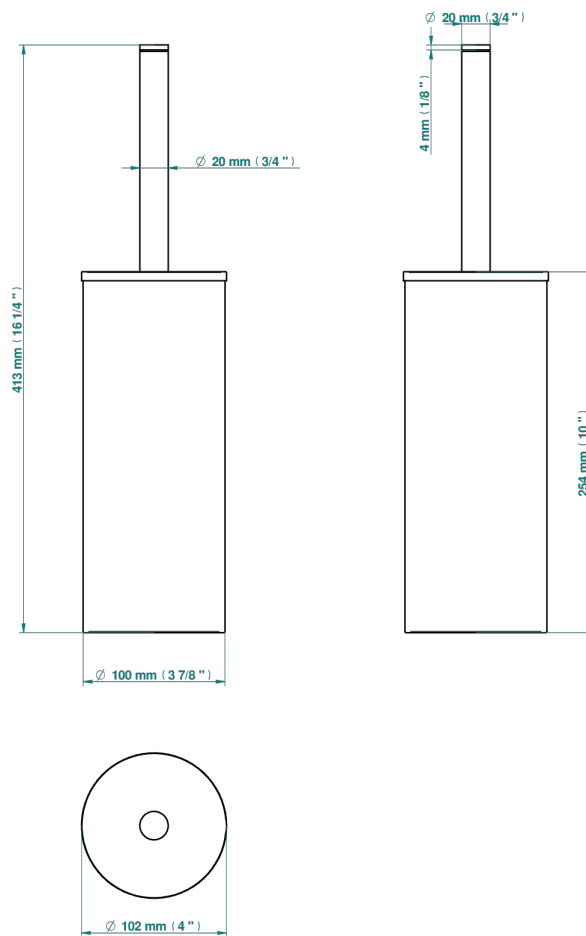

# ICON-X TITANIUM WITH LEVER

U7M-4700C

Wc brush with cover and metal holder

58032

19/02/2020

## CHARACTERISTIC

- Icon-x titanium with lever
- Wc brush with cover and metal holder