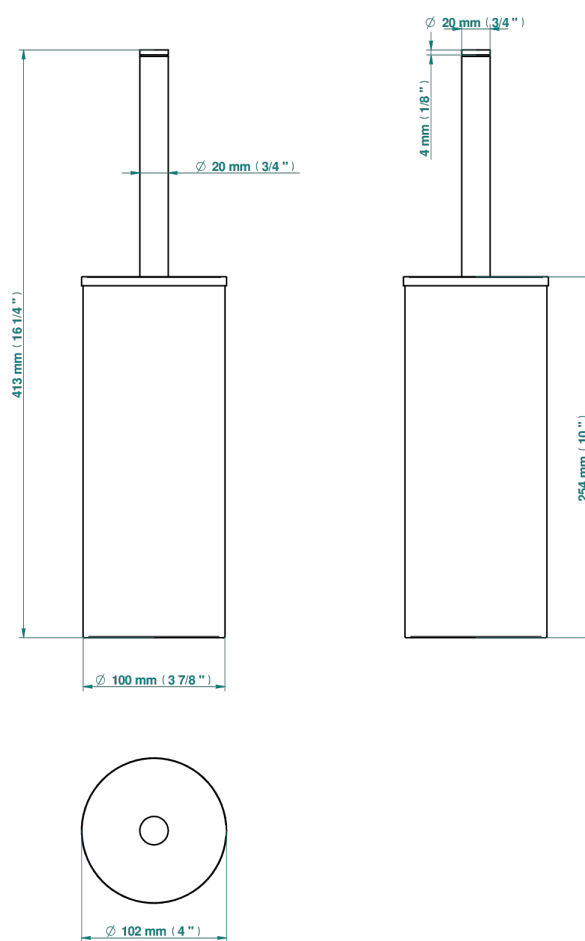

# ICON-X METAL INLAYS WITH LEVER HANDLES

U7K-4700C

THG<sup>®</sup>  
PARIS

Metal toilet brush holder with brush with cover floor mounted

58032

19/02/2020

## CHARACTERISTIC

- Icon-x metal inlays with lever handles
- Metal toilet brush holder with brush with cover floor mounted