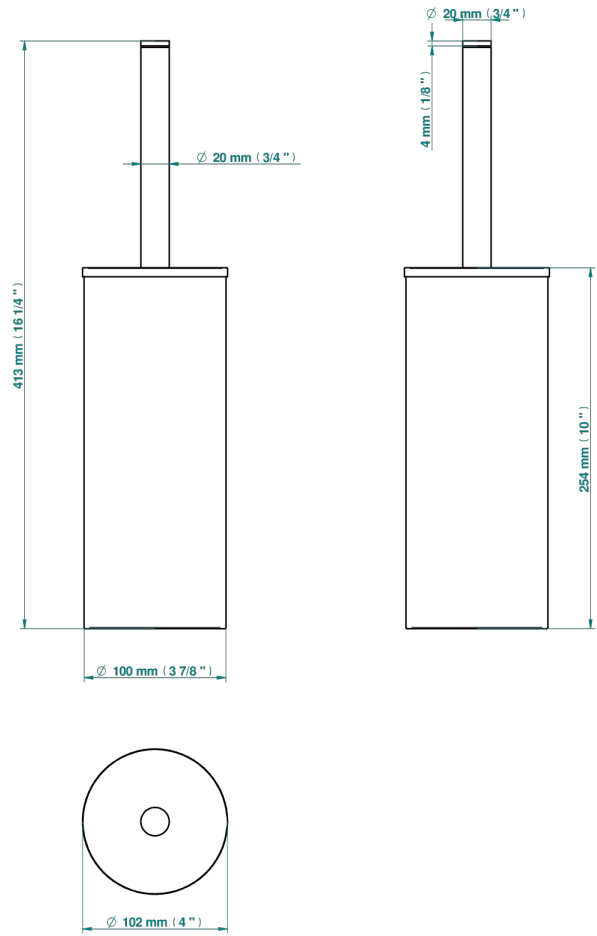

ICON-X METAL INLAYS

U7J-4700C

THG[®]
PARIS

Metal toilet brush holder with brush with cover floor mounted

58032

19/02/2020

CHARACTERISTIC

- Icon-x metal inlays
- Metal toilet brush holder with brush with cover floor mounted