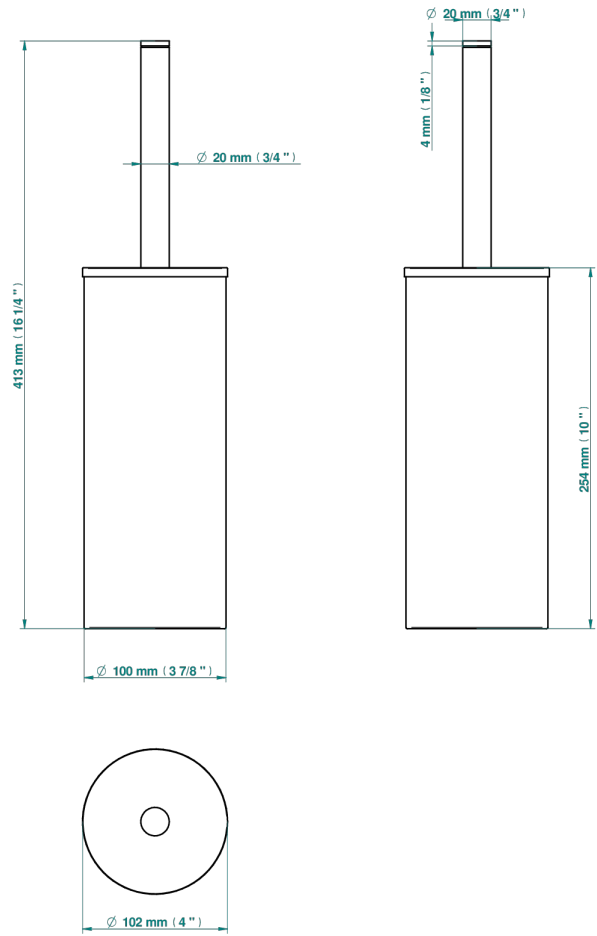

# ICON-X METAL INLAYS

U7J-4700C

Wc brush with cover and metal holder

58032

19/02/2020

## CHARACTERISTIC

- Icon-x metal inlays
- Wc brush with cover and metal holder