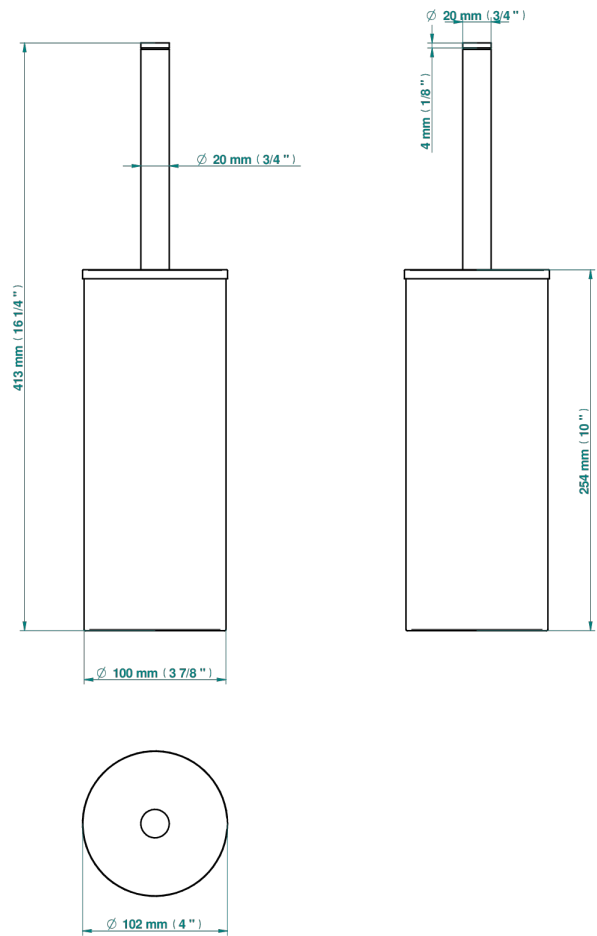

# ICON-X WITH LEVER HANDLES

U7H-4700C

Metal toilet brush holder with brush with cover floor mounted

58032

19/02/2020

## CHARACTERISTIC

- Icon-x with lever handles
- Metal toilet brush holder with brush with cover floor mounted