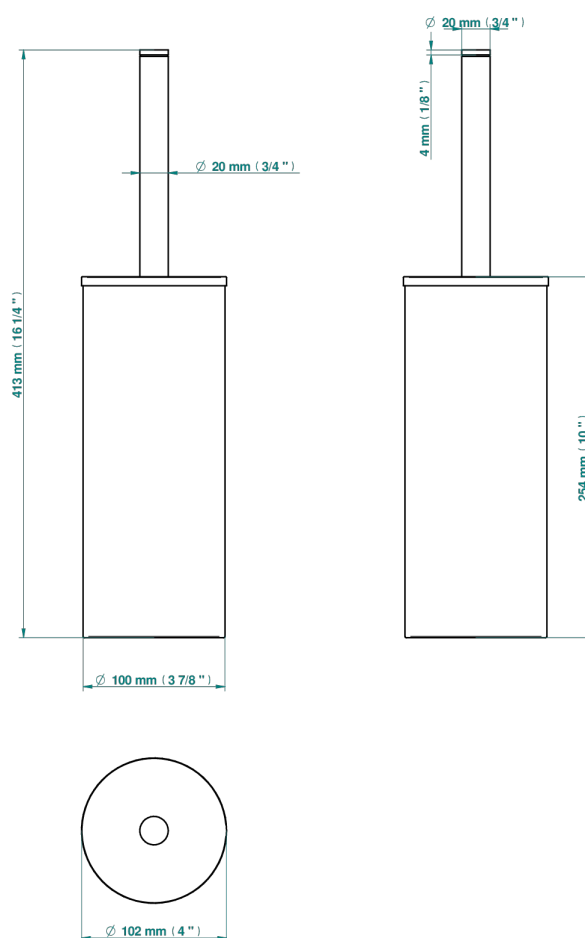

ICON-X WITH LEVER

U7H-4700C

Wc brush with cover and metal holder

58032

19/02/2020

CHARACTERISTIC

- Icon-x with lever
- Wc brush with cover and metal holder

AVAILABLE FINITIONS