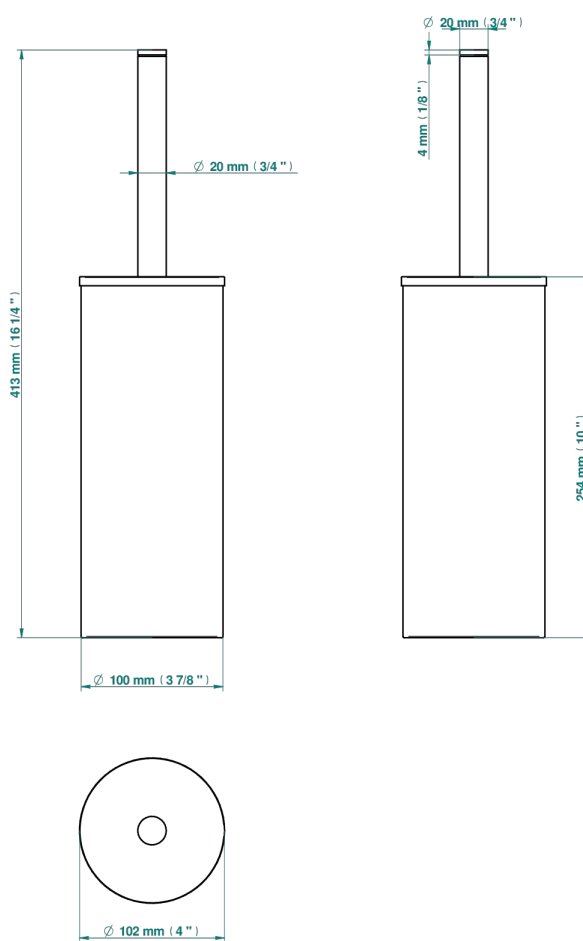

Metal toilet brush holder with brush with cover floor mounted

58032

19/02/2020

CHARACTERISTIC

- Icon-x
- Metal toilet brush holder with brush with cover floor mounted

AVAILABLE FINITIONS

Black ceram - D30
Blush PVD - H62
Brass color PVD - H49
Brown bronze color PVD - F33
Chrome polished - A02
Gold color PVD - H52