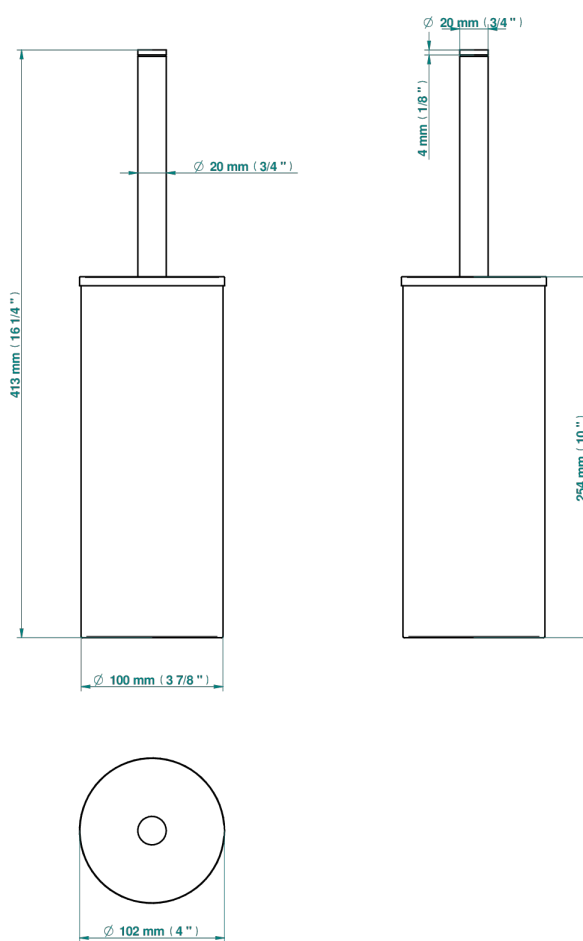

Wc brush with cover and metal holder

58032

19/02/2020

CHARACTERISTIC

- Icon-x
- Wc brush with cover and metal holder

AVAILABLE FINITIONS

Antique nickel - H28
Black ceram - D30
Blush PVD - H62
Brass color PVD - H49
Brown bronze color PVD - F33
Gold color PVD - H52