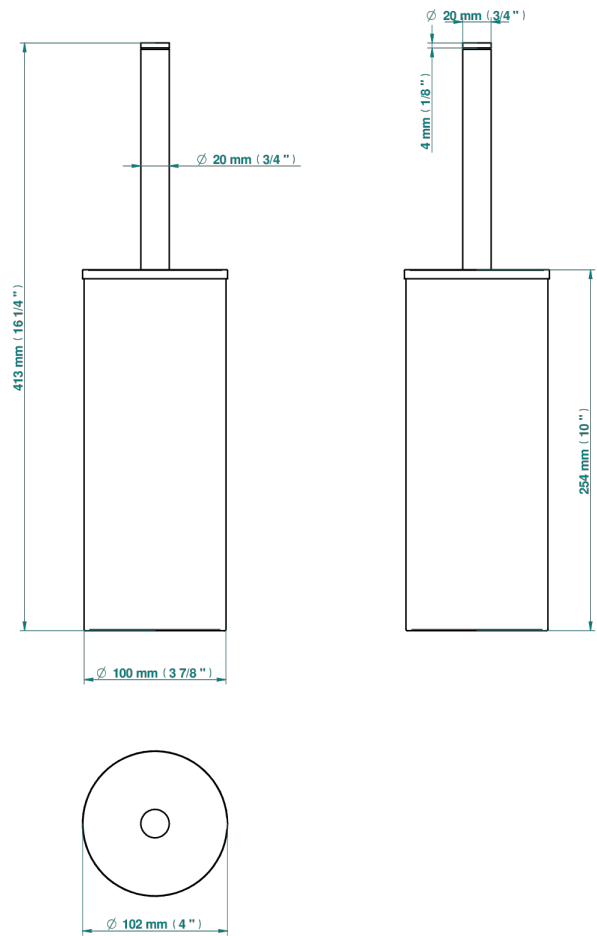

ZOOM.12

U4L-4700C

Metal toilet brush holder with brush with cover floor mounted

58032

19/02/2020

CHARACTERISTIC

- Zoom.12
- Metal toilet brush holder with brush with cover floor mounted

AVAILABLE FINITIONS