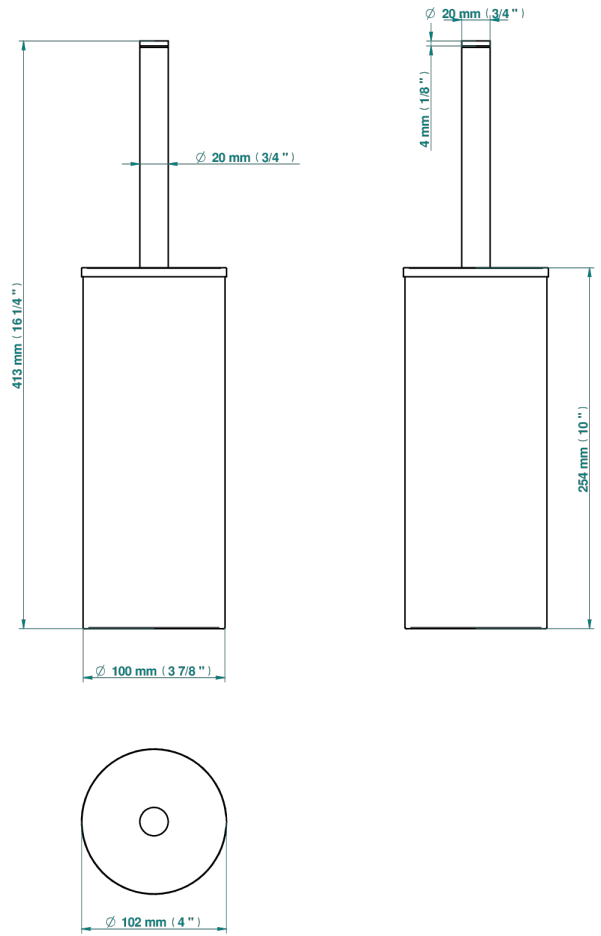

# ZOOM.12

U4L-4700C

Wc brush with cover and metal holder

58032

19/02/2020

## CHARACTERISTIC

- Zoom.12
- Wc brush with cover and metal holder