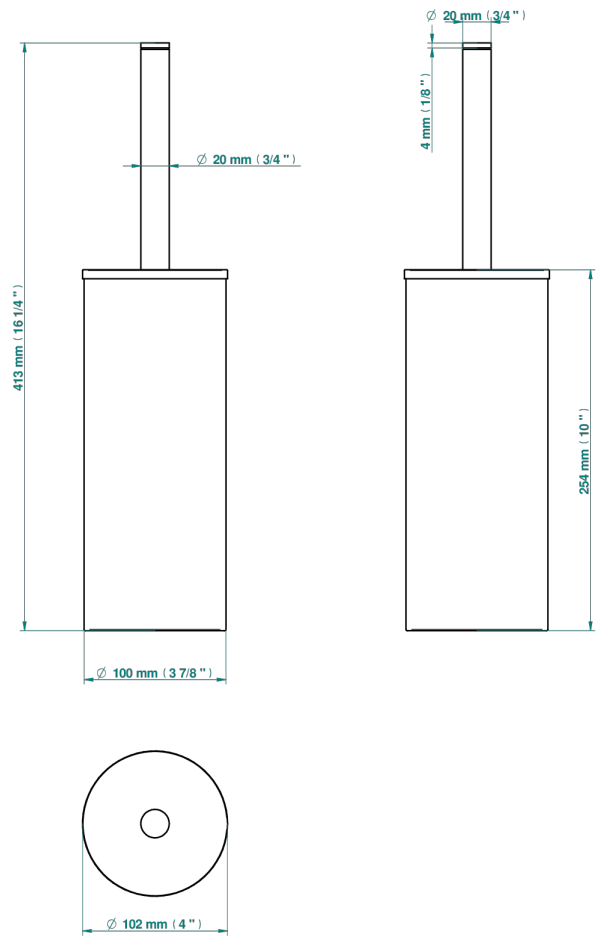

ZOOM.5

U4J-4700C

Metal toilet brush holder with brush with cover floor mounted

58032

19/02/2020

CHARACTERISTIC

- Zoom.5
- Metal toilet brush holder with brush with cover floor mounted

AVAILABLE FINITIONS