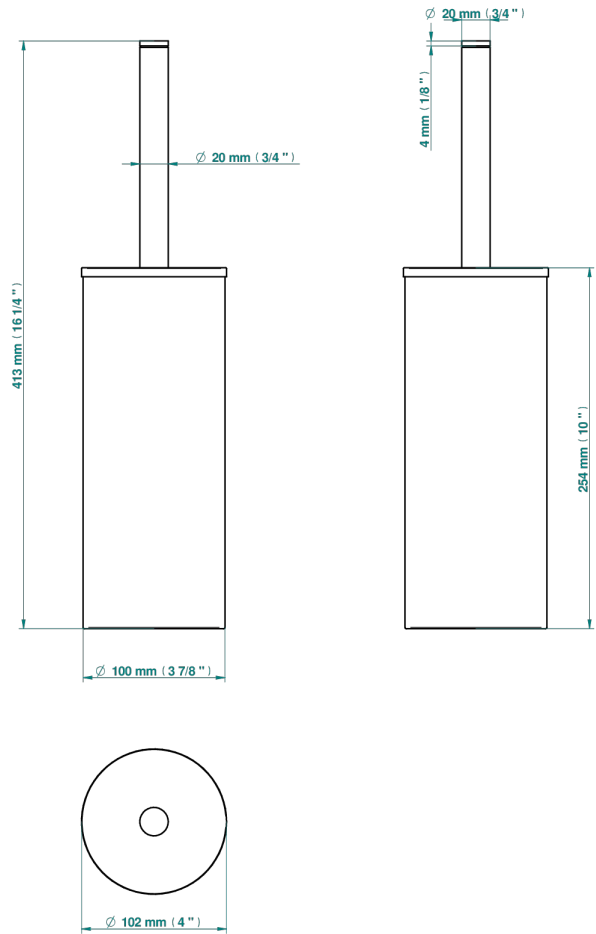

ZOOM.5

U4J-4700C

Wc brush with cover and metal holder

58032

19/02/2020

CHARACTERISTIC

- Zoom.5
- Wc brush with cover and metal holder

AVAILABLE FINITIONS