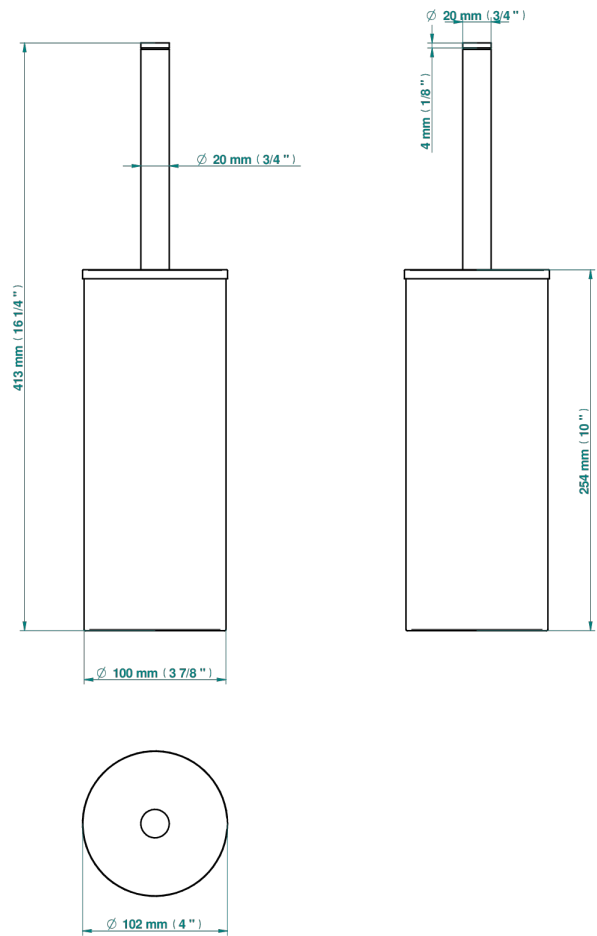

ESTRELA METAL INLAYS

U3L-4700C

Metal toilet brush holder with brush with cover floor mounted

58032

19/02/2020

CHARACTERISTIC

- Estrela Metal inlays
- Metal toilet brush holder with brush with cover floor mounted