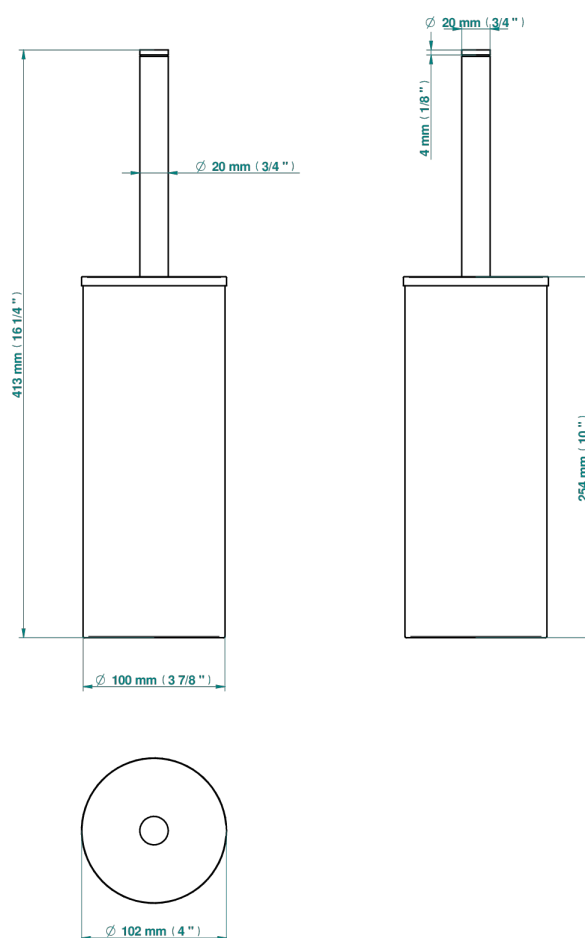

METAMORPHOSE BLACK CERAMIC

G6D-4700C

THG[®]
PARIS

Wc brush with cover and metal holder

58032

19/02/2020

CHARACTERISTIC

- Métamorphose Black Ceramic
- Wc brush with cover and metal holder