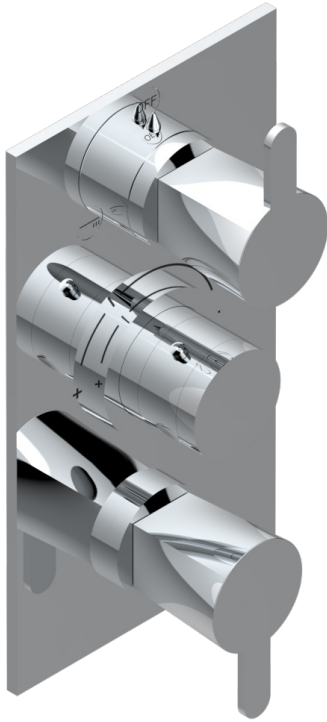

METAMORPHOSE WITH LEVER HANDLES

G6B-5540BE

Trim for THG thermostat 3 functions , with one off function and 2 outlets and one single off function - rough part supplied with fixing box ref. 5 540AE/US

CHARACTERISTIC

- Built-in thermostatic cover for 5540AE with 3 outputs (1 x 3/4' and 2 x 1/2')
- Requires concealed thermostat Réf. 5540AE - 5540AE/US - 5540AE/W
- Output high : ceramic diverter with 2 functions and stopvalve
- Output downwards : 1/4' turn of 3/4' stopvalve
- For Shower 3 functions - 2 functions can operate simultaneously
- Temperature control knob with security stop at 38°C
- Solid brass plate and knob
- ASME : ASME A112.18.1-2011/CSA B125.1-11
- DVGW : DW-6512CQ0608

STANDARDS

RELATED SKU'S

- Ref. G00-5100G Reinforced stop ring for THG thermostatic with fixing set
- Ref. G00-5540AE/US Thg thermostat with wax cartridge with one stop valve, 2 outlets and another stop valve, delivered with a built-in box, no trim