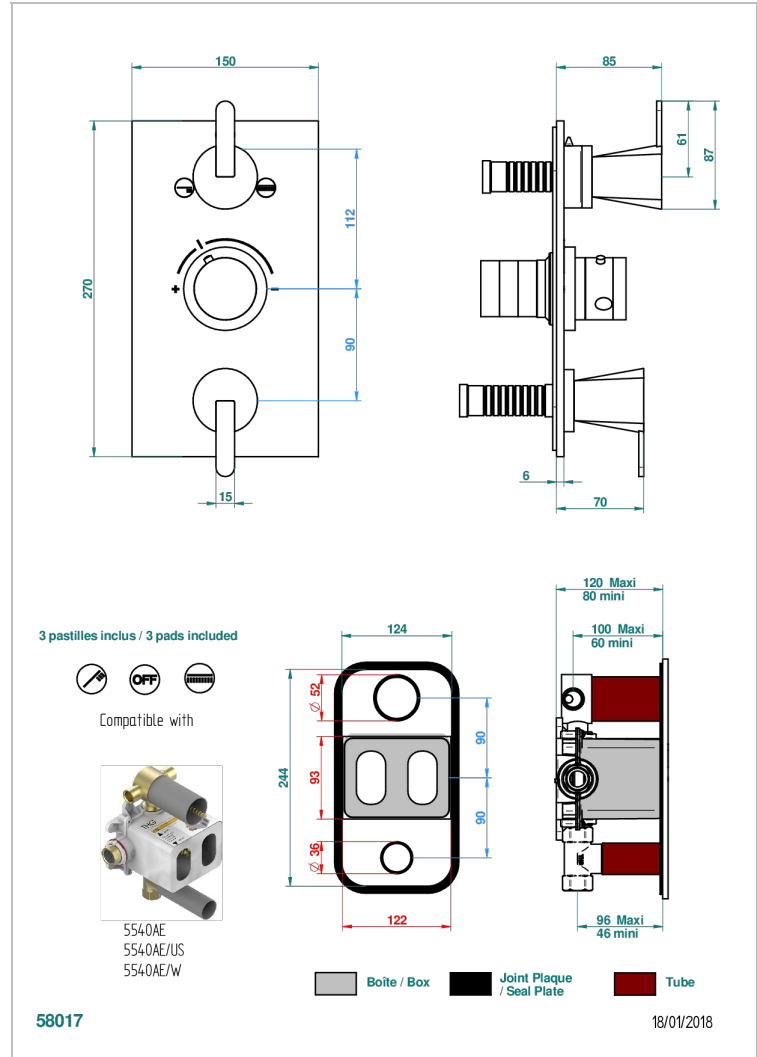

METAMORPHOSE WITH LEVER HANDLES

G6B-5540BE

Trim for THG thermostat 3 functions , with one off function and 2 outlets and one single off function - rough part supplied with fixing box ref. 5 540AE/US

CHARACTERISTIC

- Built-in thermostatic cover for 5540AE with 3 outputs (1 x 3/4' and 2 x 1/2')
- Requires concealed thermostat Réf. 5540AE - 5540AE/US - 5540AE/W
- Output high : ceramic diverter with 2 functions and stopvalve
- Output downwards : 1/4' turn of 3/4' stopvalve
- For Shower 3 functions - 2 functions can operate simultaneously
- Temperature control knob with security stop at 38°C
- Solid brass plate and knob
- ASME : ASME A112.18.1-2011/CSA B125.1-11
- DVGW : DW-6512CQ0608

STANDARDS

RELATED SKU'S

- Ref. G00-5100G Reinforced stop ring for THG thermostatic with fixing set
- Ref. G00-5540AE/US Thg thermostat with wax cartridge with one stop valve, 2 outlets and another stop valve, delivered with a built-in box, no trim