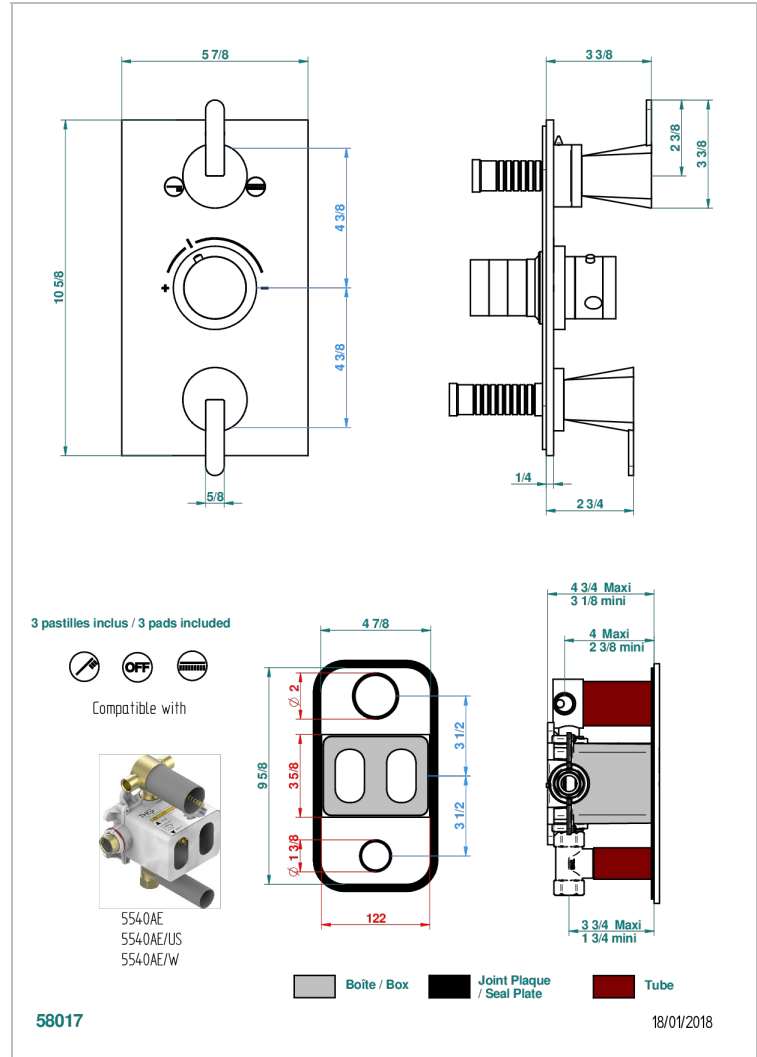

# METAMORPHOSE WITH LEVER HANDLES

G6B-5540BE

Trim for THG thermostat 3 functions , with one off function and 2 outlets and one single off function - rough part supplied with fixing box ref. 5 540AE/US

## CHARACTERISTIC

- Built-in thermostatic cover for 5540AE with 3 outputs (1 x 3/4' and 2 x 1/2')
- Requires concealed thermostat Réf. 5540AE - 5540AE/US - 5540AE/W
- Output high : ceramic diverter with 2 functions and stopvalve
- Output downwards : 1/4' turn of 3/4' stopvalve
- For Shower 3 functions - 2 functions can operate simultaneously
- Temperature control knob with security stop at 38°C
- Solid brass plate and knob
- ASME : ASME A112.18.1-2011/CSA B125.1-11
- DVGW : DW-6512CQ0608

## RELATED SKU'S

- Ref. G00-5100G Reinforced stop ring for THG thermostatic with fixing set
- Ref. G00-5540AE/US Thg thermostat with wax cartridge with one stop valve, 2 outlets and another stop valve, delivered with a built-in box, no trim