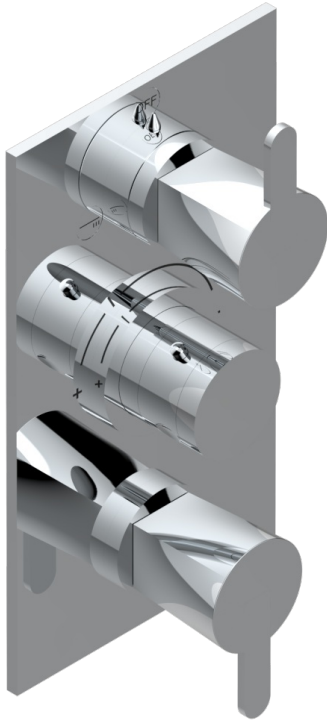

# METAMORPHOSE WITH LEVER HANDLES

G6B-5540BE

Trim for THG thermostat 3 functions , with one off function and 2 outlets and one single off function - rough part supplied with fixing box ref. 5 540AE/US

## CHARACTERISTIC

- Built-in thermostatic cover for 5540AE with 3 outputs (1 x 3/4' and 2 x 1/2')
- Requires concealed thermostat Réf. 5540AE - 5540AE/US - 5540AE/W
- Output high : ceramic diverter with 2 functions and stopvalve
- Output downwards : 1/4' turn of 3/4' stopvalve
- For Shower 3 functions - 2 functions can operate simultaneously
- Temperature control knob with security stop at 38°C
- Solid brass plate and knob
- ASME : ASME A112.18.1-2011/CSA B125.1-11
- DVGW : DW-6512CQ0608

## RELATED SKU'S

- Ref. G00-5100G Reinforced stop ring for THG thermostatic with fixing set
- Ref. G00-5540AE/US Thg thermostat with wax cartridge with one stop valve, 2 outlets and another stop valve, delivered with a built-in box, no trim