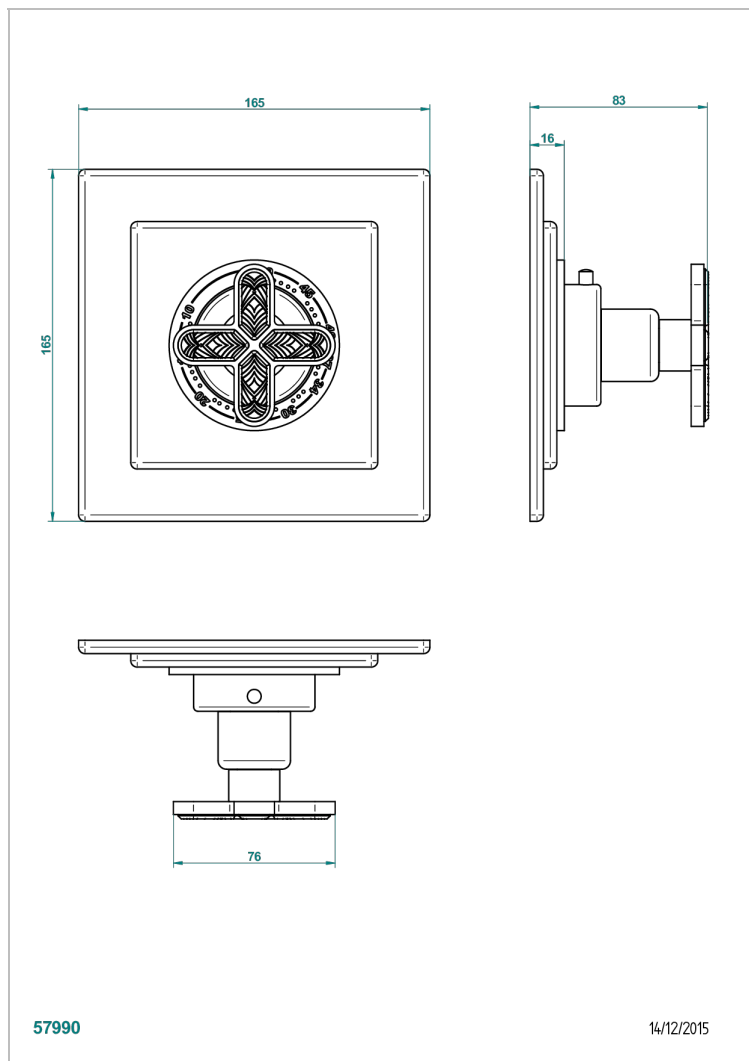

PROFIL LALIQUE CLEAR CRYSTAL

A6G-15EN16EC

Trim plate and handle for eurotherm valve 8200/us & 8300/us

THG
PARIS

CHARACTERISTIC

- Profil Lalique Clear crystal
- Trim plate and handle for eurotherm valve 8200/us & 8300/us