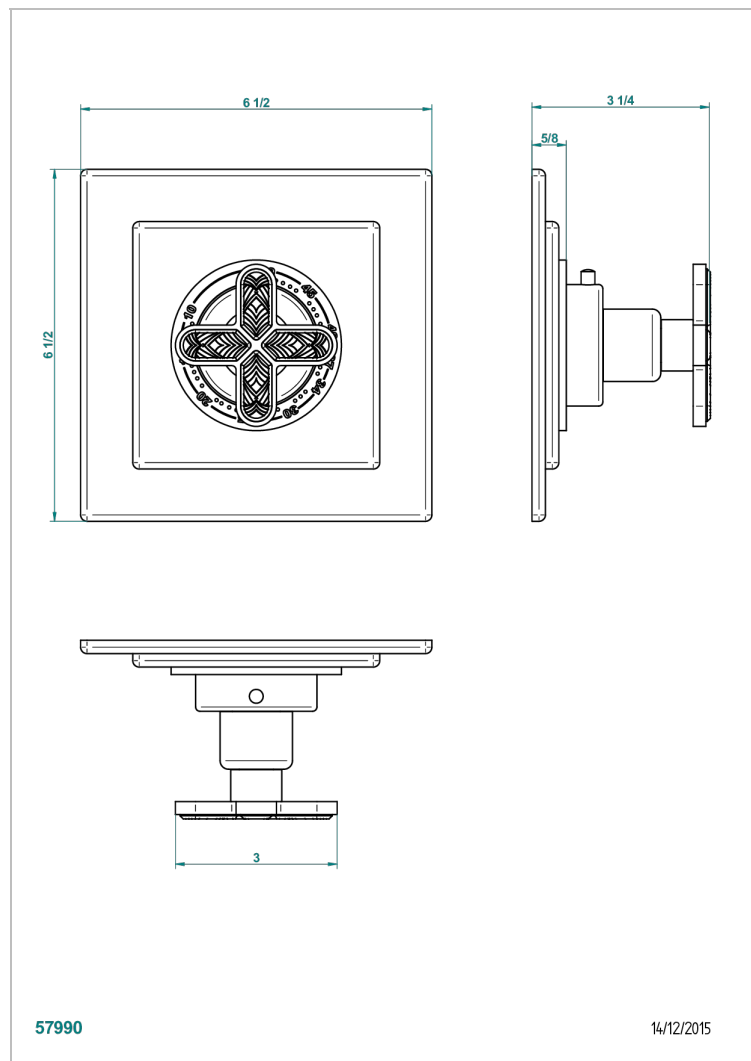

# PROFIL LALIQUE CLEAR CRYSTAL

A6G-15EN16EC

Trim plate and handle for eurotherm valve 8200/us & 8300/us

THG  
PARIS

## CHARACTERISTIC

- Profil Lalique Clear crystal
- Trim plate and handle for eurotherm valve 8200/us & 8300/us