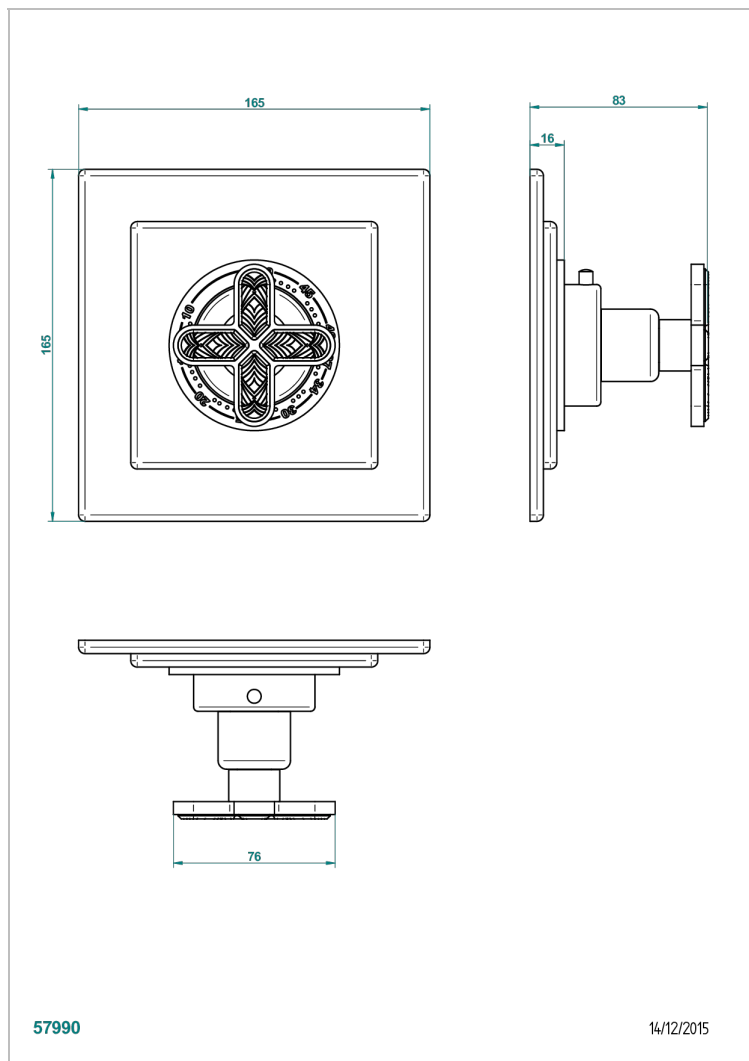

PROFIL LALIQUE CLEAR CRYSTAL

A6G-15EN16EC

Trim for Eurotherm thermostat n° 8105N, 8200N, 8300

THG[®]
PARIS

CHARACTERISTIC

- Profil Laliq Clear crystal
- Trim for Eurotherm thermostat n° 8105N, 8200N, 8300

RELATED SKU'S

- Ref. G00-8105N 1/2" Eurotherm thermostat, 40 l/min with wax cartridge
- Ref. G00-8200N 3/4" Eurotherm thermostat, 80 l/min

AVAILABLE FINITIONS

Antique nickel - H28
Black ceram - D30
Blush PVD - H62
Brass color PVD - H49
Brown bronze color PVD - F33
Gold color PVD - H52