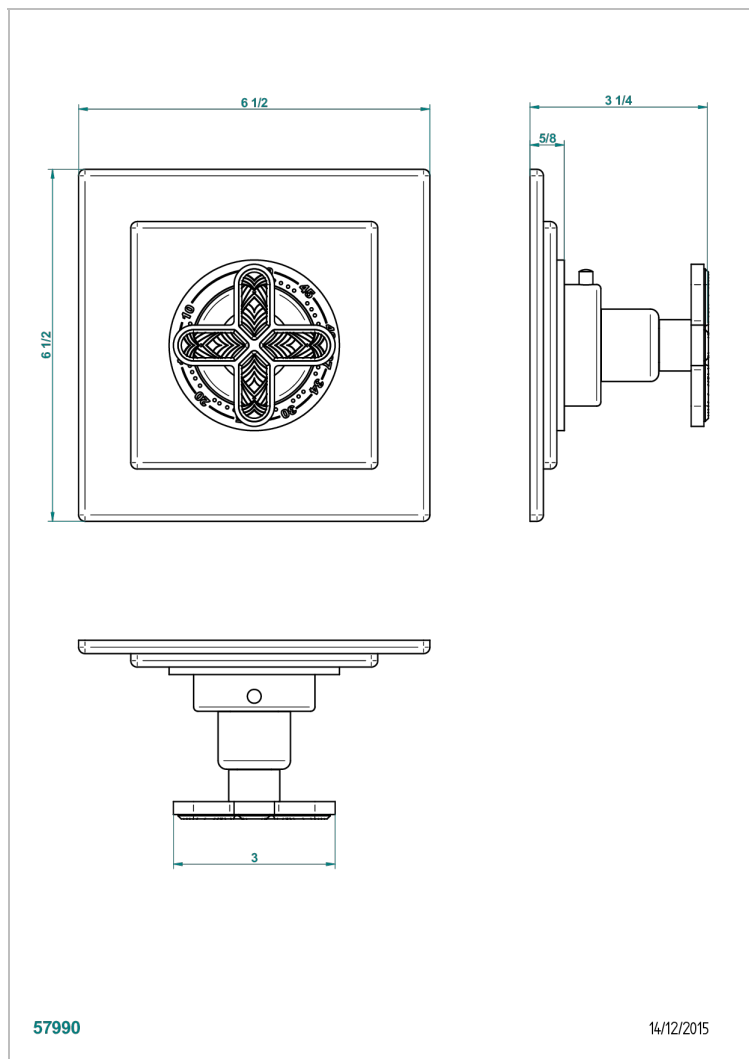

PROFIL LALIQUE CLEAR CRYSTAL

A6G-15EN16EC

Trim for Eurotherm thermostat n° 8105N, 8200N, 8300

THG[®]
PARIS

CHARACTERISTIC

- Profil Laliq Clear crystal
- Trim for Eurotherm thermostat n° 8105N, 8200N, 8300

RELATED SKU'S

- Ref. G00-8105N 1/2" Eurotherm thermostat, 40 l/min with wax cartridge
- Ref. G00-8200N 3/4" Eurotherm thermostat, 80 l/min

AVAILABLE FINITIONS

Antique nickel - H28
Black ceram - D30
Blush PVD - H62
Brass color PVD - H49
Brown bronze color PVD - F33
Gold color PVD - H52