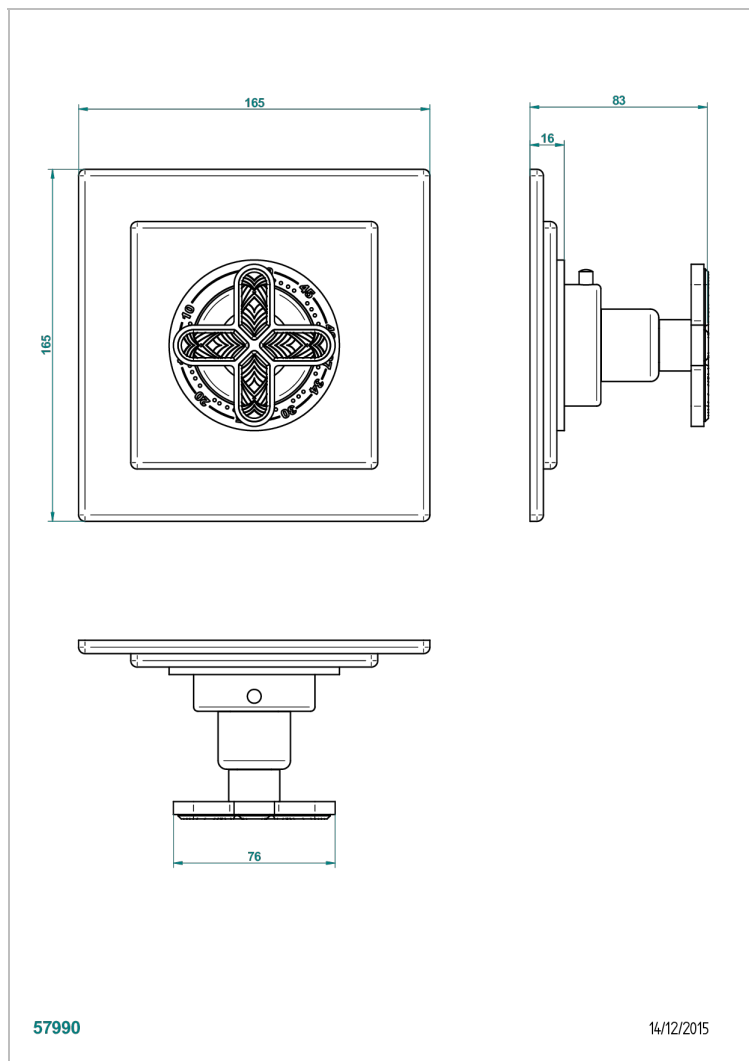

PROFIL LALIQUE CLEAR CRYSTAL

A6G-15EN16EC

Trim for Eurotherm thermostat n° 8105N, 8200N, 8300

THG[®]
PARIS

57990

14/12/2015

CHARACTERISTIC

- Profil Lalique Clear crystal
- Trim for Eurotherm thermostat n° 8105N, 8200N, 8300

RELATED SKU'S

- Ref. G00-8105N 1/2" Eurotherm thermostat, 40 l/min with wax cartridge
- Ref. G00-8200N 3/4" Eurotherm thermostat, 80 l/min

AVAILABLE FINITIONS

Antique nickel - H28
Black ceram - D30
Blush PVD - H62
Brass color PVD - H49
Brown bronze color PVD - F33
Gold color PVD - H52