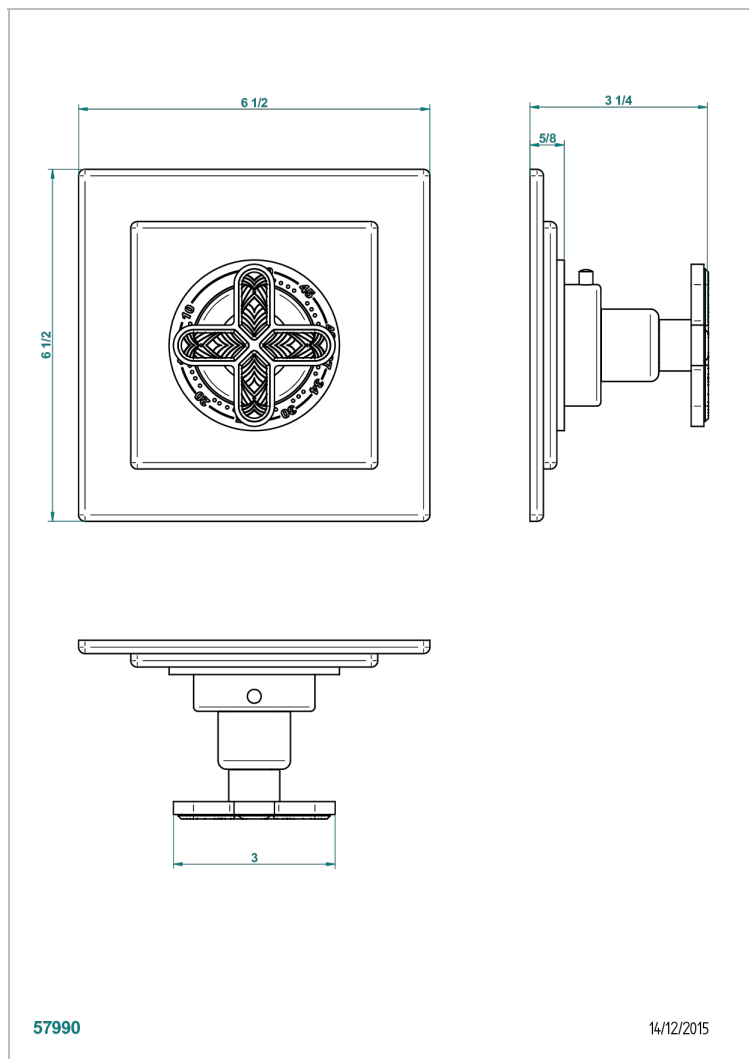

PROFIL LALIQUE CLEAR CRYSTAL

A6G-15EN16EC

Trim for Eurotherm thermostat n° 8105N, 8200N, 8300

THG[®]
PARIS

57990

14/12/2015

CHARACTERISTIC

- Profil Laliq Clear crystal
- Trim for Eurotherm thermostat n° 8105N, 8200N, 8300

RELATED SKU'S

- Ref. G00-8105N 1/2" Eurotherm thermostat, 40 l/min with wax cartridge
- Ref. G00-8200N 3/4" Eurotherm thermostat, 80 l/min

AVAILABLE FINITIONS

Antique nickel - H28
Black ceram - D30
Blush PVD - H62
Brass color PVD - H49
Brown bronze color PVD - F33
Gold color PVD - H52