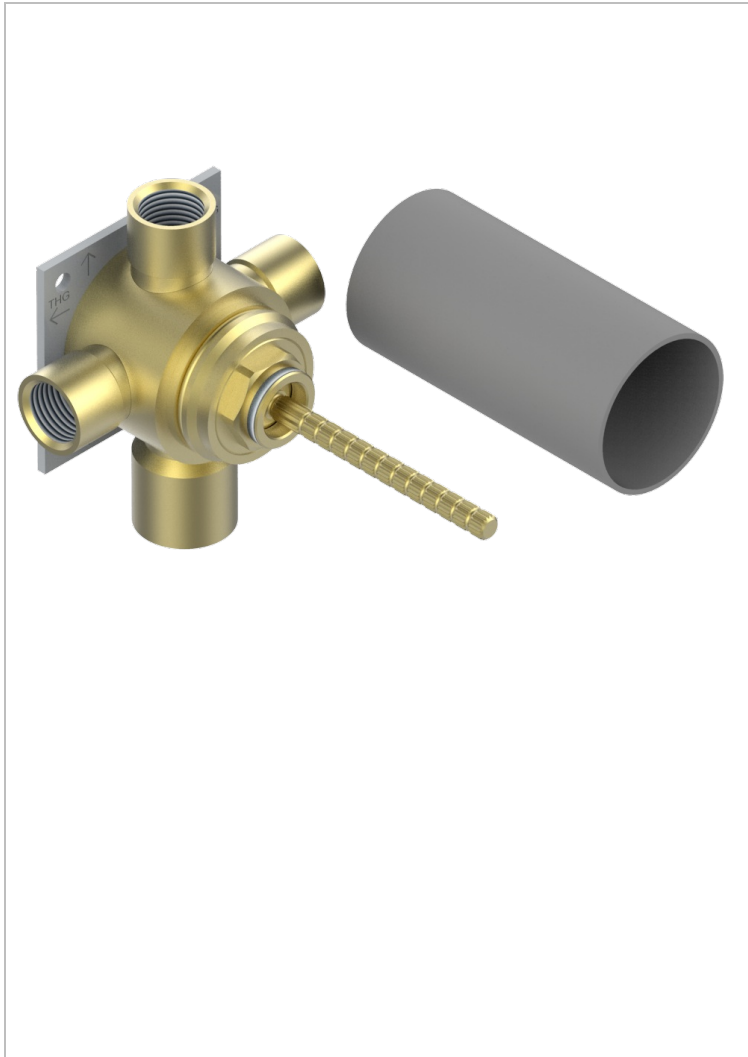

G00-49M3SPSA

Wall mounted 4-way diverter with ceramic cartridge for concealed installation- 1 inlet 3/4" and 3 outlets 1/2" with stop position, without trim

57985

25/11/2016

## CARACTERÍSTICAS

- ACS : 17ACCLY140