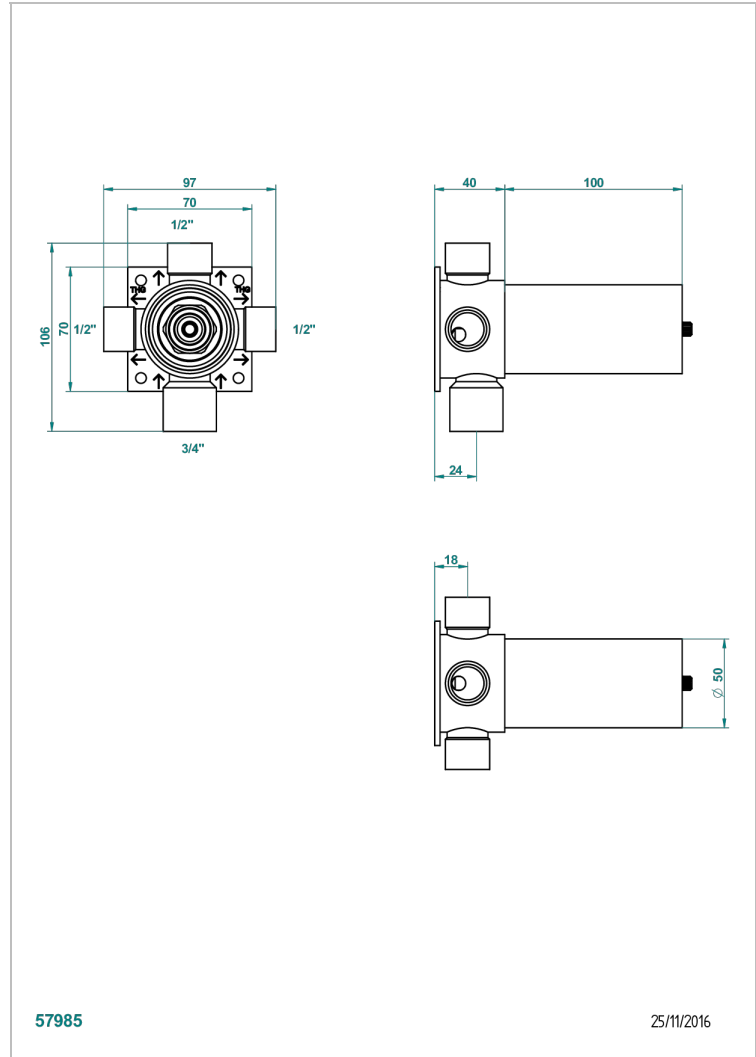

G00-49M3SPSA

Wall mounted 4-way diverter with ceramic cartridge for concealed installation- 1 inlet 3/4" and 3 outlets 1/2" with stop position, without trim

57985

25/11/2016

## CARACTERÍSTICAS

- ACS : 17ACCLY140