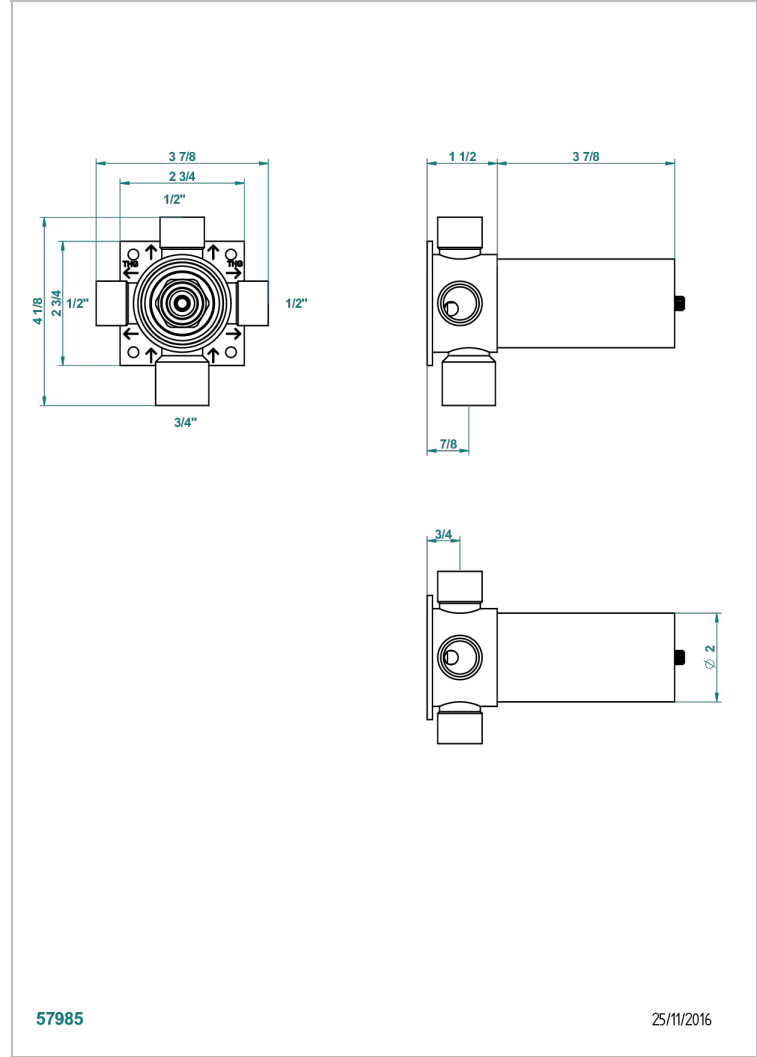

GENERAL ITEMS

G00-49M3SPSA

THG[®]
PARIS

Wall mounted 4-way diverter with ceramic cartridge for concealed installation- 1 inlet 3/4" and 3 outlets 1/2" with stop position, without trim

CHARACTERISTIC

- ACS : 17ACCLY140

STANDARDS

AVAILABLE FINITIONS

*** - A00

TECHNICAL SPECS

- Recommandé : 3 bars (max. 5 bars) - Advised : 43,5 psi (max. 72 psi)
- 35 l/min à 3 bars (9.3 gpm at 43.5 psi)