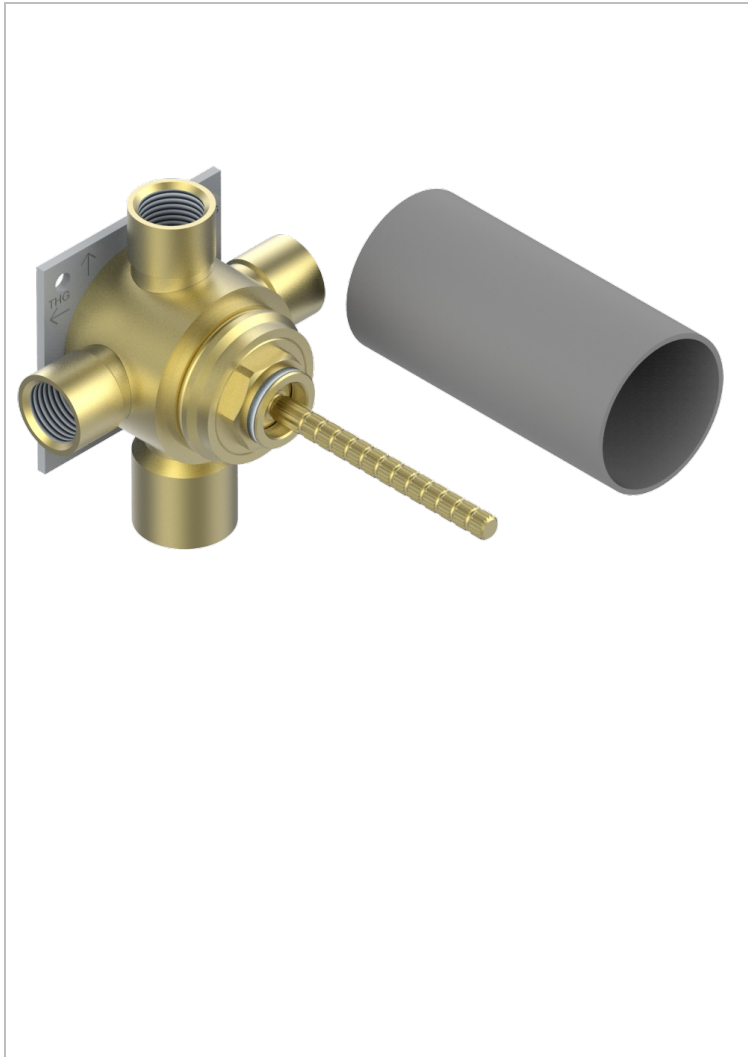

G00-49M3SPSA

Wall mounted 4-way diverter with ceramic cartridge for concealed installation- 1 inlet 3/4" and 3 outlets 1/2" with stop position, without trim

57985

25/11/2016

CARACTERÍSTICAS

- ACS : 17ACCLY140

ESPECIFICACIONES TÉCNICAS

- Recommandé : 3 bars (max. 5 bars) - Advised : 43,5 psi (max. 72 psi)
- 35 l/min à 3 bars (9.3 gpm at 43.5 psi)

ESTÁNDAR

ACABADOS DISPONIBLES

*** - A00