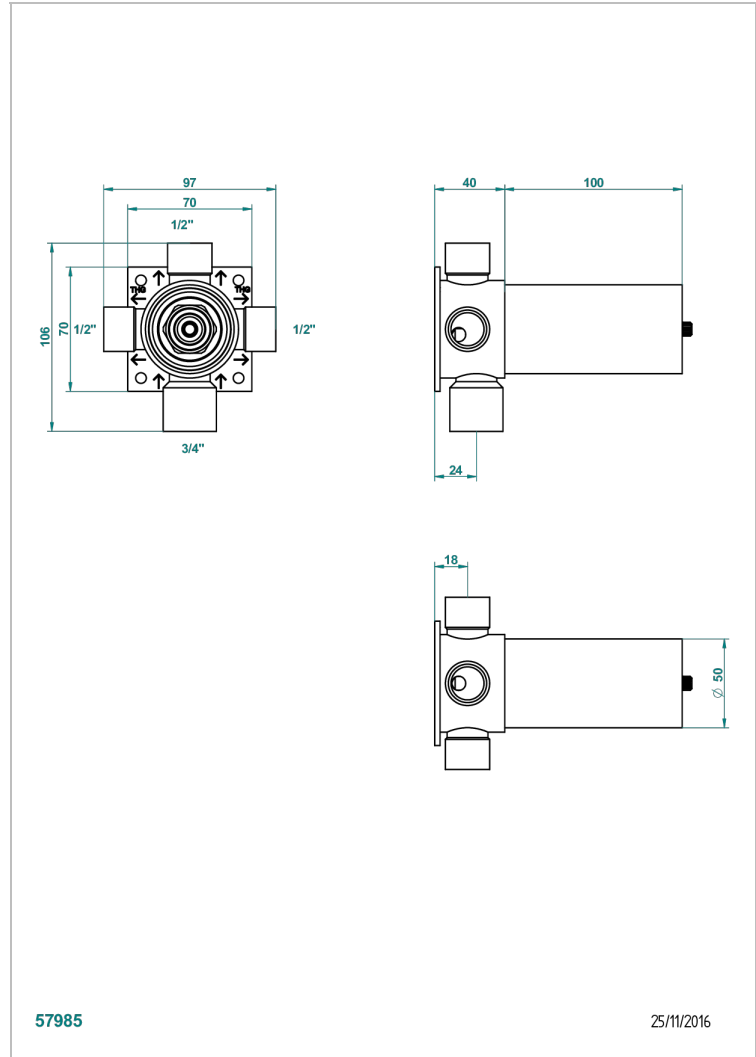

G00-49M3SPSA

Wall mounted 4-way diverter with ceramic cartridge for concealed installation- 1 inlet 3/4" and 3 outlets 1/2" with stop position, without trim

57985

25/11/2016

CARACTERÍSTICAS

- ACS : 17ACCLY140

ESPECIFICACIONES TÉCNICAS

- Recommandé : 3 bars (max. 5 bars) - Advised : 43,5 psi (max. 72 psi)
- 35 l/min à 3 bars (9.3 gpm at 43.5 psi)

ESTÁNDAR

ACABADOS DISPONIBLES

*** - A00